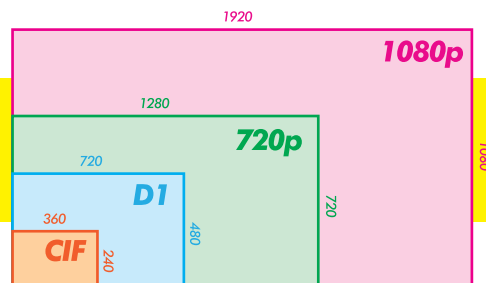

# HDSDI!

HD-SDI FULL HD (1080p) Security Camera

2.8~12mm Mega-Pixel AVF Lens (External Control)

True Day & Night (ICR)

DC 12V or AC 24V

80 IR LED / Range up to 200ft

## 1080P LONG RANGE OUTDOOR IR BULLET CAMERA WITH ICR & DUAL POWER

**2 MEGA PIXEL**  
Up To 1080p

**x22 MORE COVERAGE** than Conventional CCTV Camera