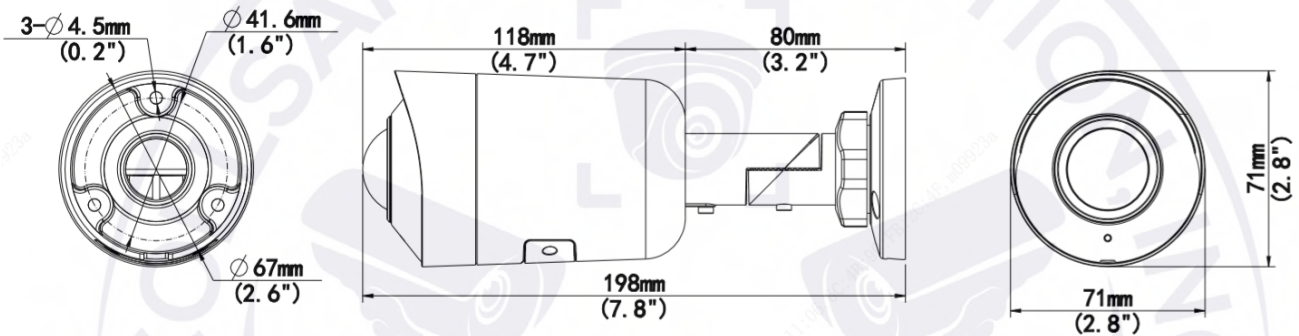

General

Power	DC 12V±25%, PoE (IEEE 802.3af)
	Power consumption: Max 5.5W
Power Interface	∅ 5.5mm coaxial power plug
Dimensions (L × W × H)	198× 71 × 71mm (7.8" × 2.8" × 2.8")
Weight	0.42kg (0.93lb)
Material	Metal
Working Environment	-30°C ~ 60°C (-22°F ~ 140°F), Humidity: ≤95% RH (non-condensing)
Storage Environment	-30°C ~ 60°C (-22°F ~ 140°F), Humidity: ≤95% RH (non-condensing)
Surge Protection	4KV
Reset Button	Support

Dimensions