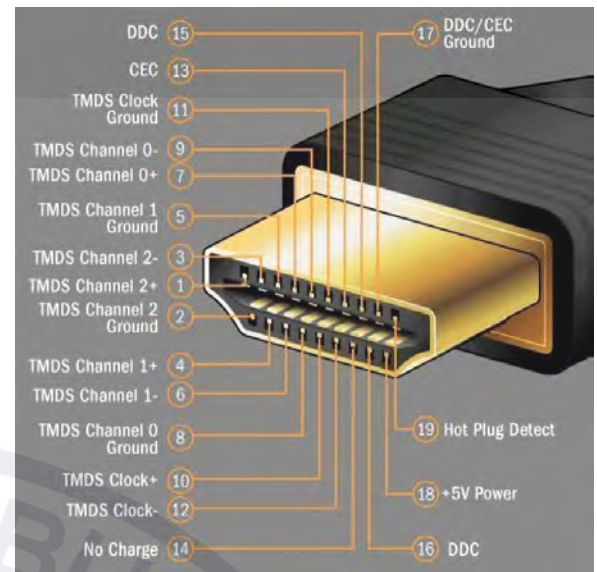

CB-HC20-A020-BK 20ft (6.1 m) HDMI 2.0 Cable, 3840×2160(4K)@60fps, 30 AWG, CL3 Rated- Support 4K 3D, Ethernet, and Audio Return Channel (ARC)

4K
ULTRA HD

Features

- Devices that the cable is compatible with
- NVR and DVR compatibility
- HDMI 2.0 technology
- 4K resolution and 60fps capability
- 28 AWG gauge for optimal performance
- Support for 3D, Ethernet, and Audio Return Channel (ARC)
- Bare copper conductors for enhanced image and sound quality
- 24K gold-plated connectors for added durability
- CL3 Rating for Safe In-Wall Installations

Say goodbye to blurry images and distorted sound with the CB-HC20-A020-BK HDMI cable. This cable has fully shielded bare copper conductors that make the image and sound quality crystal clear. This cable's fully shielded design eliminates any potential signal loss, giving you a seamless and uninterrupted connection every time.

But this cable has 24K gold-plated connectors. Adding these connectors to your setup not only elevates the cable's rigidity and shields it from rust, too. This means that you can enjoy optimal performance and durability for years to come. The gold plating on your HDMI cables will allow you to enjoy your favorite content without any issues.

Safety is always a top priority, especially when it comes to in-wall installations. The HC20-A020-BK HDMI cable is rated CL3. Safe and reliable because it has been tested and approved for wall installation. A seamless and secure connection will be provided throughout its lifespan with its CL3 rating.