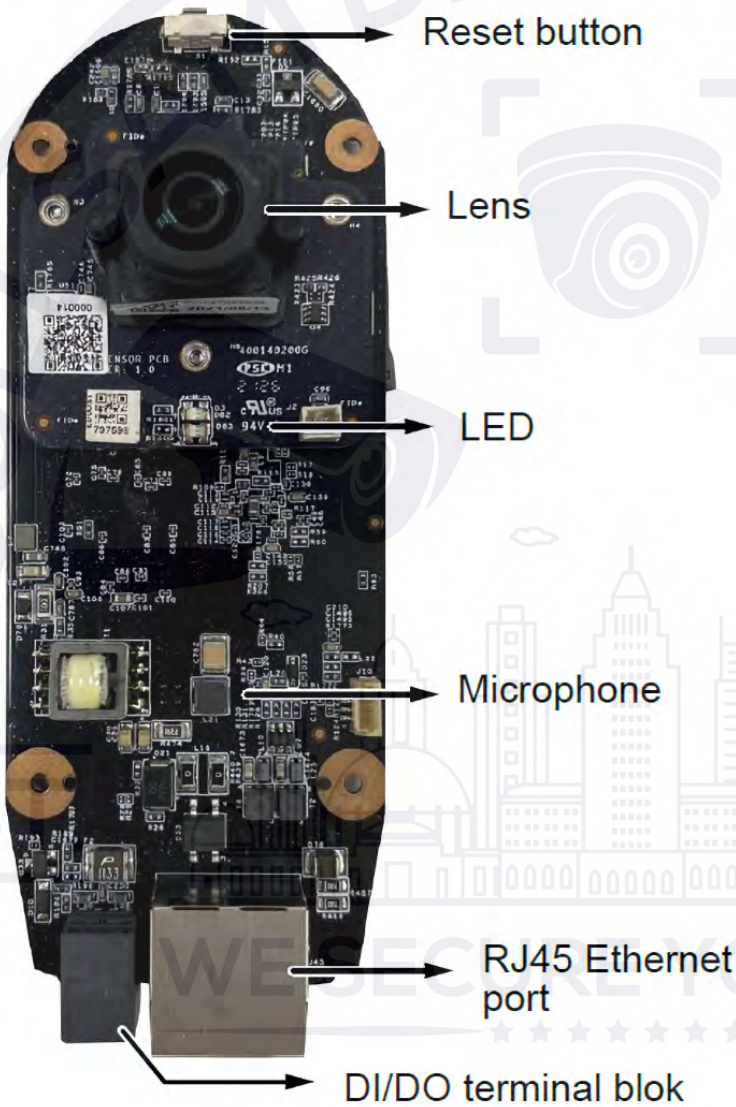

### Features

2MP • WDR Pro • SNV • 180° Panoramic View • 3DNR • DI/DO

- 2-Megapixel CMOS Sensor
- 180° Horizontal Panoramic View
- Height Strip Design for Eye-level Video Surveillance
- 30 fps @ 1920x1080
- Smart Stream III to Optimize Bandwidth Efficiency
- WDR Pro 120 dB
- Digital Input, Digital Output
- Trend Micro IoT Security

### Camera Features

Image Sensor	1/2.8" Progressive CMOS
Max. Resolution	1920x1080
Lens Type	Fixed-focal
Focal Length	f = 1.66 mm
Aperture	F1.95
Iris Type	Fixed-iris
Field of View	180° (Horizontal) 100° (Vertical) 180° (Diagonal)
Shutter Time	1/5 sec. to 1/32,000 sec.
WDR Technology	WDR Pro
Minimum Illumination	0.03 lux @ F1.95 (Color)
Pan/Tilt/Zoom Functionalities	ePTZ: 48x digital zoom (4x on IE plug-in, 12x built-in)

### Image Settings

General settings: video title and time stamp overlay, video orientation (flip, mirror), Image settings: white balance, image adjustment (brightness, contrast, saturation, sharpness, gamma curve), defog, 3DNR, HLM, DIS, scene mode (auto, deblur); Exposure: BLC, HLC, exposure control (exposure level, exposure time, gain control), AE speed adjustment, WDR; Privacy mask; Scheduled profile settings