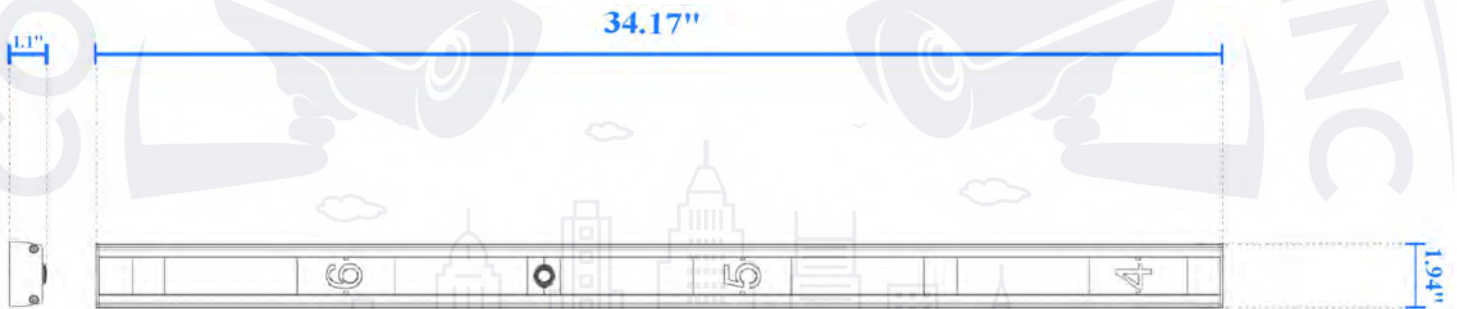

CC9160-H(HS) Height Strip 180° Panoramic Network Camera

VIVOTEK

A Delta Group Company

General

Connectors	RJ-45 cable connector for 10/100 Mbps Network/PoE connection DI DO (DO+: 12V, 50mA; DO-: 30V, Open Drain, 1A)
LED Indicator	System power and status indicator
Power Input	IEEE 802.3af PoE Class 2
Power Consumption	Max. 5 W
Dimensions	28 (D) x 50 (W) x 868 (H) mm
Weight	94 g
Certifications	EMC: CE (EN 55032 Class B, EN 55035), FCC (FCC Part 15 Subpart B Class B), UKCA (BS EN 55032: 2015 +A11: 2020), RCM (AS/NZS CISPR 32 Class B), VCCI (VCCI-CISPR 32 Class B); Safety: UL (UL 62368-1), CB (IEC/EN 62368-1, IEC/EN 60950-22, IEC/EN 62471), UKCA (BS EN IEC 62368-1: 2020 +A11: 2020); IA: BSMI (EMC: CNS 13438, Safety: CNS 14336-1)
Operating Temperature	Starting Temperature: 32°F (0°C) ~ 113°F (45°C) Working Temperature: 14°F (-10°C) ~ 113°F (45°C)
Humidity	90% RH (non-condensing)

System Requirements

Operating System	Microsoft Windows 10/8/7 Mac 10.12 (Chrome only)
Web Browser	Chrome 58.0 or above Internet Explorer 10/11
Other Players	VLC: 1.1.11 or above

Included Accessories

Packing Contents	Quick installation guide, mounting bracket, screw pack

EST.

1998

WE SECURE YOUR LIFE