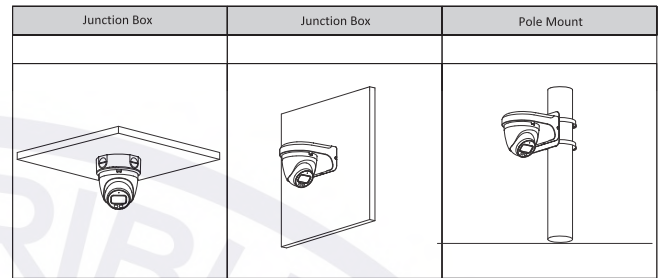

Environment

Operating Conditions	-40 °C to +60 °C (-40 °F to +140 °F)/less than ≤ 95% RH
Storage Temperature	-40 °C to +60°C (-40 °F to +140 °F)
Protection Grade	IP67Ingrres Protection

Structure

Casing	Inner core: metal; cover: plastic (pedestal: plastic)
Dimensions	99.1 mm × Ø121.9 mm (3.90" × Ø4.80")
Net Weight	0.46 kg (1.01 lb)
Gross Weight	0.65 kg (1.43 lb)