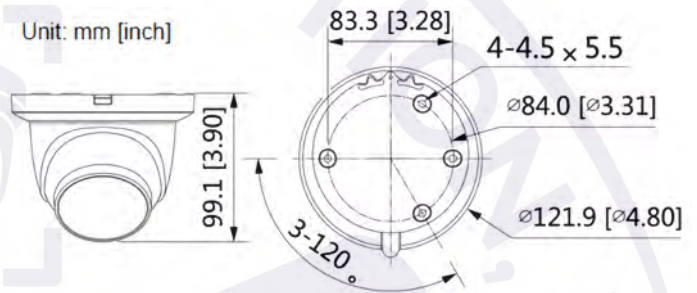

Certification

Certifications	CE-LVD: EN62368-1 CE-EMC: Electromagnetic Compatibility Directive 2014/30/EU FCC: 47 CFR FCC Part 15, Subpart B

Power

Power Supply	12V DC/PoE (802.3af)
Power Consumption	Basic: 2.1 W (12 VDC); 2.5 W (PoE) Max. (H.265 + intelligence on + WDR + warm light): 4.4 W (12 VDC); 5.2 W (PoE)

Environment

Operating Conditions	-40 °C to +60 °C (-40 °F to +140 °F)/less than ≤ 95% RH
Storage Temperature	-40 °C to +60°C (-40 °F to +140 °F)
Protection Grade	IP67Ingrres Protection

Structure

Casing	Inner core: metal; cover: plastic (pedestal: plastic)
Dimensions	99.1 mm × Ø121.9 mm (3.90" × Ø4.80")
Net Weight	0.46 kg (1.01 lb)
Gross Weight	0.65 kg (1.43 lb)

Dimensions

EST.

1998

WE SECURE YOUR LIFE