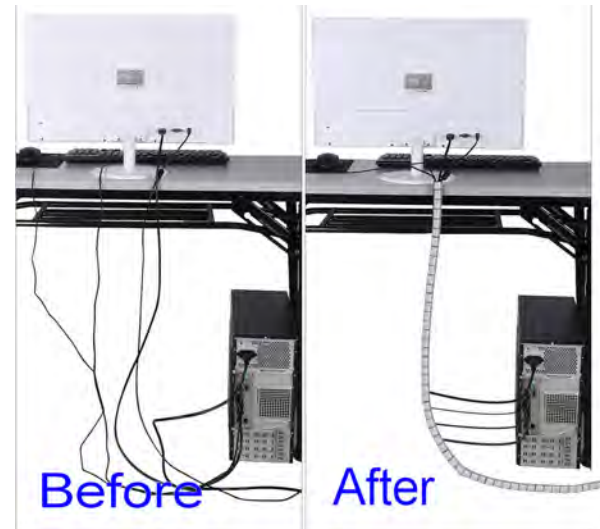

- Color: Silver
- Dimensions: Ø .59 inch (1.5 meters) and 16.4 ft (5 m) (L)
- Uses: Home, Office, PC TV
- Coil shape allows for easy and secure organization of cables
- Thick, robust design prevents bends and tugs during use
- High-grade polyethylene construction resists discoloration, cracking, or splitting
- Protects cables from dust and Dirt
- Protects cables from damage due to abrasion
- Easy to install and remove
- Ideal for home, office, and PC TV applications
- Improved organization of power cords, Ethernet cables and other cables
- Helps reduce clutter and improve safety
- Durable construction ensures longevity
- Cost-effective solution for cable management

The TW-HKCT15A sleeve is 59 inches (1.5 meters) in diameter and 16.4 feet (5 m) long, giving you plenty of room to fit all of your cords and cables. The outer surface is a sleek, silver finish which is both attractive and functional. This product is great for organizing your home or office, and even helps keep children and pets away from dangerous exposed cords.

The TW-HKCT15A coiled tube is easy to install and perfect for any room in your home or office. It is designed to fit behind your computer, TV, or other electronics, and the flexible design means that you can move it around as needed. Additionally, the zippered closure on the top of the tube provides you with extra protection from dirt, dust, and other debris.

The TW-HKCT15A Cable Sleeve Coiled Tube Management Organizer Sleeve also has several other features that make it even more useful. It has a built-in loop for easy mounting, as well as a loop for attaching to walls and furniture. You can also use the grommet holes to attach the sleeve to tables or desks.