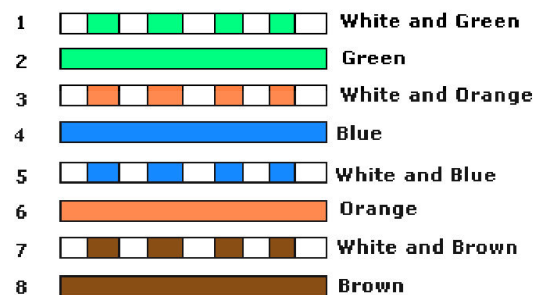

TIA/EIA 568A Wiring

TIA/EIA 568B Wiring

FEATURES

- High quality bulk rolls of Ethernet cables
- Perfect for custom network installation projects
- Available in a 1000 ft (304.8 m) pull box spool
- Unparalleled value for its performance and cost
- Terminate with high quality modular RJ45 connectors
- Available in 7 colors for customization
- Gigabit ready for high bandwidth applications
- High-performance bulk cabling
- Cut lengths to meet exact needs
- Superior performance for high bandwidth applications
- Flexible and easy to install
- Durable and long-lasting
- Conforms to CAT5e standards
- Suitable for both residential and commercial use
- Compatible with various devices
- Can be used for both data and voice transmission