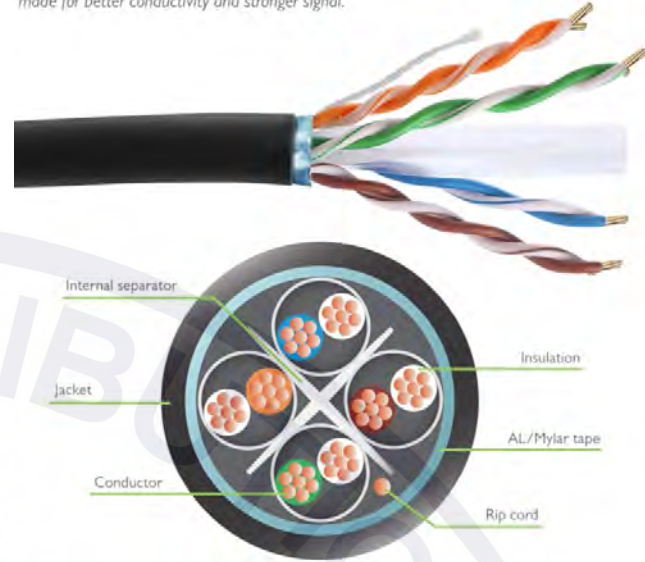

### It's what's inside that counts

Top quality 24 AWG CM rated Cat 6 with stranded bare copper conductors, made for better conductivity and stronger signal.

- U/V Resistant and waterproof HDPE insulated jacket
- Thick polyethylene (PE) protective jacket for indoor/outdoor use
- 1000 ft (304.8 m) of uncapped, aluminum foil Shielded Twisted Ethernet cable (F/UTP)
- Copper clad Aluminum/Copper Clad alloy (CCA) construction
- Packaging: wooden spool in brown box packaging

The Paige® CB-C6E-710648DB is the ultimate choice for a reliable and high-performing outdoor CAT6 cable. This premium cable is designed to meet all your networking needs, whether it's for indoor or outdoor use. With its UV rating, this cable can withstand harsh outdoor conditions, making it the perfect choice for setting up a local area network system in your home or office.

What sets the Paige® CB-C6E-710648DB apart from other CAT6 cables is its 99% solid copper construction. This ensures superior performance and a stable internet connection, with minimal signal loss or interference. By using solid copper, this cable can support higher bandwidth and faster transfer speeds, making it ideal for heavy internet usage and demanding applications.

In addition to its solid copper construction, the Paige® CB-C6E-710648DB also features a 4-pair, 23 AWG design. This means that the cable has four twisted pairs of wires, each with a 23 gauge thickness, tightly twisted together to minimize crosstalk and interference. This results in a cleaner and more reliable signal, allowing for faster data transmission and better overall performance.