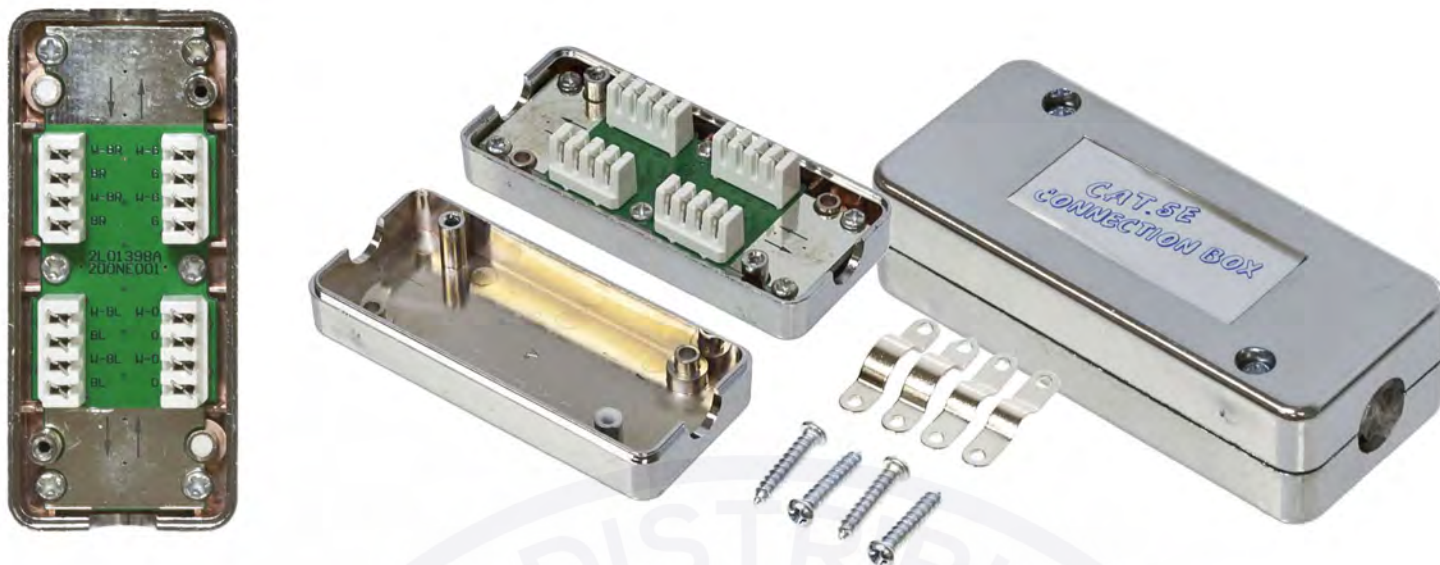

CN-KD-CB32 Cat.5E CAT5E FTP/UTP Junction Box, Punch-in Terminal Type Junction Box—110 Punch Down Type Secure Shielded Outdoor Junction Box

- Provides a secure, shielded, and weatherproof connection between two cables in outdoor environments.
- 110 Punch Down Type Secure Shielded Outdoor Junction Box
- Waterproof and Dust proof Design for Outdoor Protection
- Compatible with CAT5E, CAT6, and other UTP/FTP cables
- Ease of Installation: Wall mountable design for quick and easy installation.
- Weatherproof construction with durable material allows for long-lasting use.
- Compatible with CAT5E, CAT6, and other UTP/FTP cables.
- Mounting is required due to the size of the Junction Box.
- The cost is slightly higher than other junction boxes.

The CN-KD-CB32 Cat.5E CAT5E FTP/UTP Junction Box is an ideal solution for connecting cables in a variety of outdoor applications. It offers high levels of performance, reliability, and durability, making it a great choice for any project needing to splice cables together. This junction box is designed to offer a secure, weatherproof connection and features a compact design that fits easily into tight spaces.

Overall, the CN-KD-CB32 Cat.5E CAT5E FTP/UTP Junction Box is an ideal choice for any outdoor application, providing reliable performance while offering secure protection for the connection. It is easy to install and requires no special tools, making it a great option for novice and experienced users alike. With its compact design and durable construction, this junction box is sure to provide reliable service for years to come.

CN-KD-CB32 Cat.5E CAT5E FTP/UTP Junction Box, Punch-in Terminal Type Junction Box—110 Punch Down Type Secure Shielded Outdoor Junction Box 3.1 inch (7.87 cm) × 3.1 inch (7.87 cm) × 1.2 inch (3.05 cm)

Distributed By