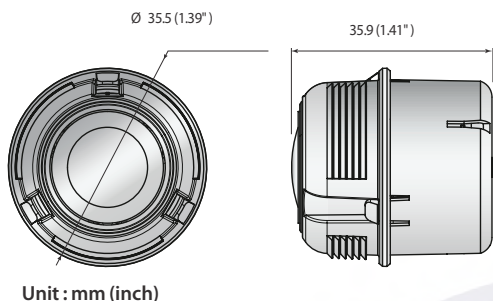

Dimensions

Unit : mm (inch)

Key Features

- 5MP
- 1/1.8" CMOS
- 0.16Lux @ Color, B/W
- WDR 120dB,
- Day & Night (Electrical)
- 3.7, 4.6, or 7.0mm fixed lens

Lens Model	SLA-5M3700D	SLA-5M4600D	SLA-5M7000D
VIDEO			
Imaging Device	1/1.8" 5MP CMOS	1/1.8" 5MP CMOS	1/1.8" 5MP CMOS
Effective Pixels	2616(H) x 1976(V)	2616(H) x 1976(V)	2616(H)x1976(V)
Minimum Illumination	Color : 0.16Lux (F1.6, 1/30sec, 30IRE) B/ W : 0.16Lux (F1.6, 1/30sec, 30IRE)	Color : 0.16Lux (F1.6, 1/30sec, 30IRE) B/W : 0.16Lux (F1.6, 1/30sec, 30IRE)	Color : 0.16Lux(F1.6, 1/30sec, 30IRE) B/W : 0.16Lux (F1.6, 1/30sec, 30IRE)
LENS			
Focal Length	3.7mm fixed focal	4.6mm fixed focal	7.0mm fixed focal
Maximum Aperture Ratio	F1.6	F1.6	F1.6
Angular Field of View	H : 97.5°, V : 71.9°, D : 126.2°	H : 77.9°, V : 57.9°, D : 98.7°	H : 50.7°, V : 37.8°, D : 63.8°
Lens Type	Fixed focal	Fixed focal	Fixed focal
PAN / TILT / ROTATE			
Pan / Tilt / Rotate Range	-90°~+90° / +36°~+73° / -180°~+180°	-90°~+90° / +21°~+85° / -180°~+180°	-90°~+90° / +12°~+93° / -180°~+180°
OPERATIONAL			
Wide Dynamic Range	120dB	120dB	120dB
Day & Night	Auto (Electrical)	Auto (Electrical)	Auto (Electrical)
MECHANICAL			
Color / Material	Black / Plastic	Black / Plastic	Black / Plastic
Product dimensions	Ø 1.40 inches (35.56 mm) x 1.41 inch (35.81 mm)	Ø 1.40 inches (35.56 mm) x 1.41 inch (35.81 mm)	Ø 1.40 inches (35.56 mm) x 1.41 inch (35.81 mm)
weight	0.08 lb (36.29 g)	0.08 lb (36.29 g)	0.08 lb (36.29 g)