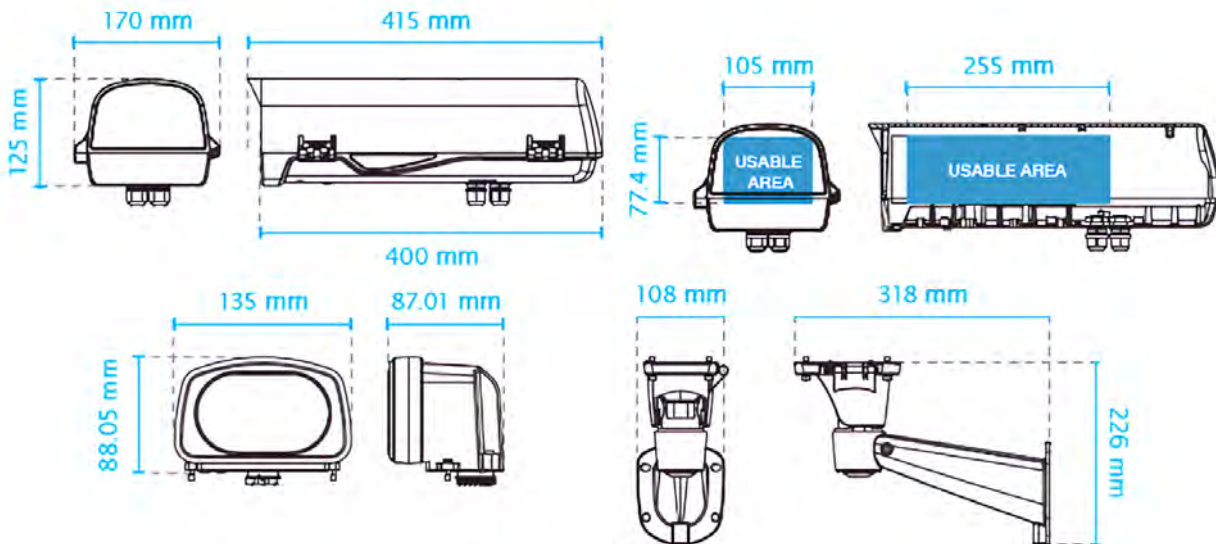

Application

Dimension

Technical Specifications

Input Voltage	24VAC/VDC
Power Output	AC/DC 24V×1 DC 12V×1
Max Output Power Budget	30W
Power Consumption	Window Heater: 10W Fan: 2W Others: 2W
Operating Temperature	-4 °F (-20 °C) ~ 149 °F (65 °C)
Windows Heater ON/OFF	≤ 86 °F (30 °C) ON
	≥ 95 °F (35 °C) OFF
Fan ON/OFF	≥ 104 °F (40 °C) ON
	≤ 95 °F (35 °C) OFF
Waterproof IP Rating	IP68 Ingress Protection
Vandal Proof	IK10 Impact Rated on Cast Aluminum Housing