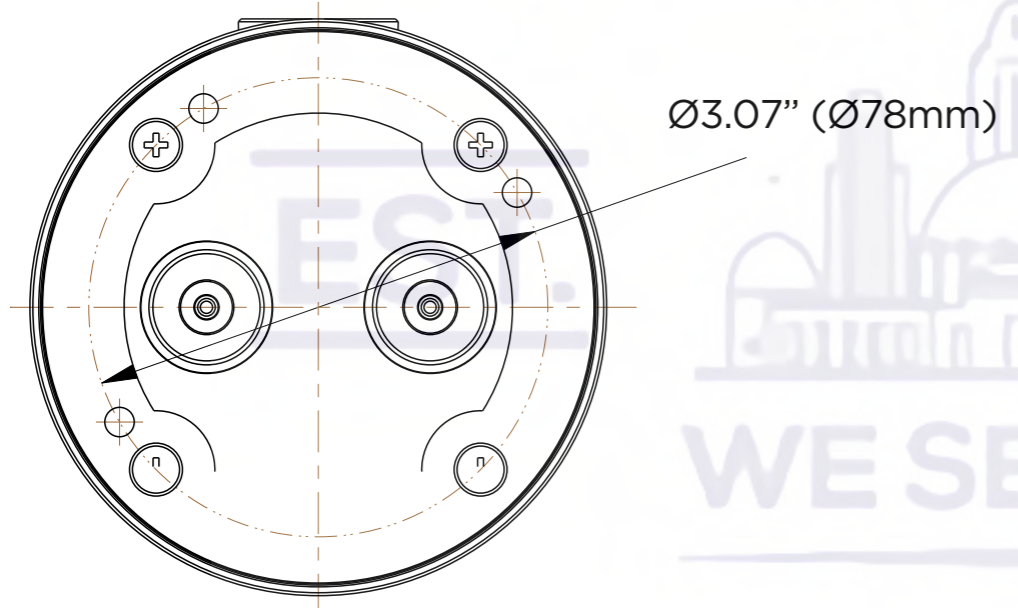

Mounting screws (4 each)

Mounting screws (4 each)

WE SECURE YOUR LIFE

DATE	SCALE	MATERIAL	TYPE
10/2021		Aluminum	Fixed
		DESCRIPTION DWC-B7JUNC Junction box for B7 mini bullet cameras	