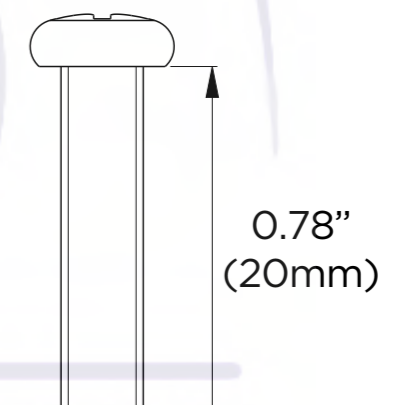

Mounting screws (4 each)

Mounting screws (4 each)

WE SECURE YOUR LIFE

DATE	SCALE	MATERIAL	TYPE
10/2021		Aluminum	Fixed
		DESCRIPTION DWC-B7JUNC Junction box for B7 mini bullet cameras	