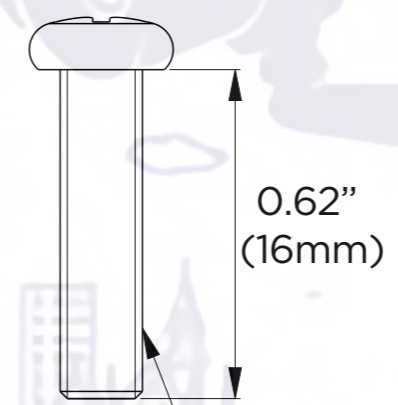

Mounting screws (4 each)

Mounting screws (4 each)

WE SECURE YOUR LIFE

DATE	SCALE	MATERIAL	TYPE
10/2021		Aluminum	Fixed
		DESCRIPTION DWC-B7JUNC Junction box for B7 mini bullet cameras	