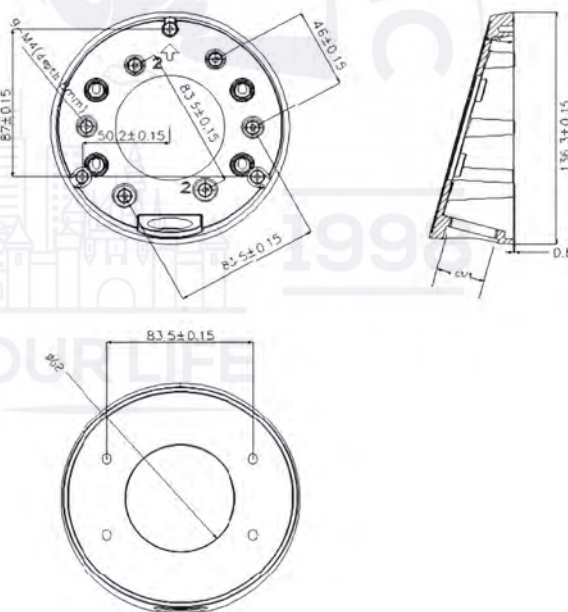

Dimension:

Distributed By

Collsam Distributions; Inc.

Sales: (951) 282-8707 sales@Collsam.com

Support: (213) 210-5744 support@Collsam.com

Website: www.Collsam.com