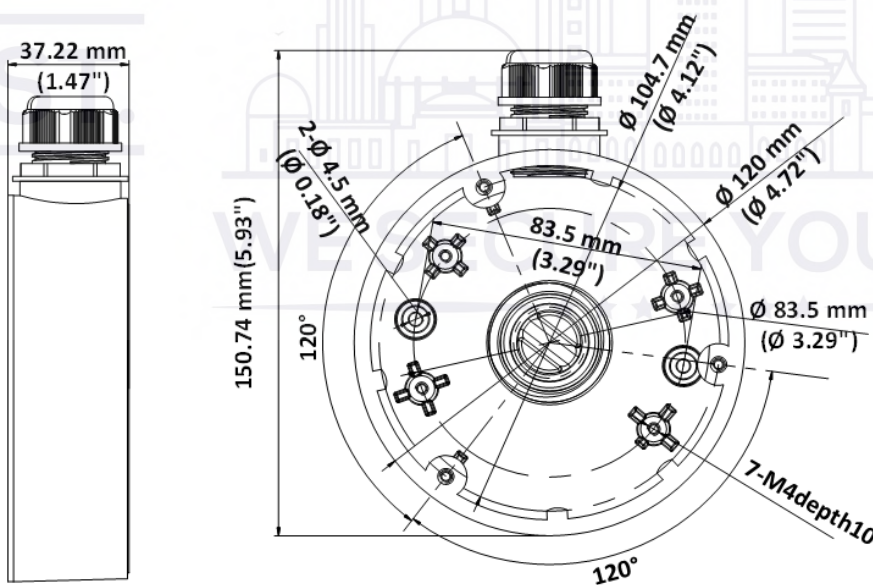

Hikvision CB120 Conduit Base for Dome Camera

Features

- For Select Hikvision Dome Cameras
- Aluminum alloy material with surface spray treatment
- Load Capacity
- Bottom and side outlets
- Waterproof design (waterproof rubber gasket required for outdoor use)

Dimensions

NOTE: The actual bracket may vary from the picture above.

	CB120
Appearance	Hikvision white
Range of Application	Conduit box for dome camera
Material	Aluminum alloy
Dimension	.7 inches (11.94 cm) Height: 1.5 inches (3.81 cm)
Weight	8.8 ounces (332.63 g)

NOTES:

The conduit base must be installed on a flat surface.

Waterproof rubber is required for outdoor application.

The wall must support at least three times the total weight of the camera and conduit base.

The maximum load capacity of the conduit base is 4.5 kg (9.92 lbs).