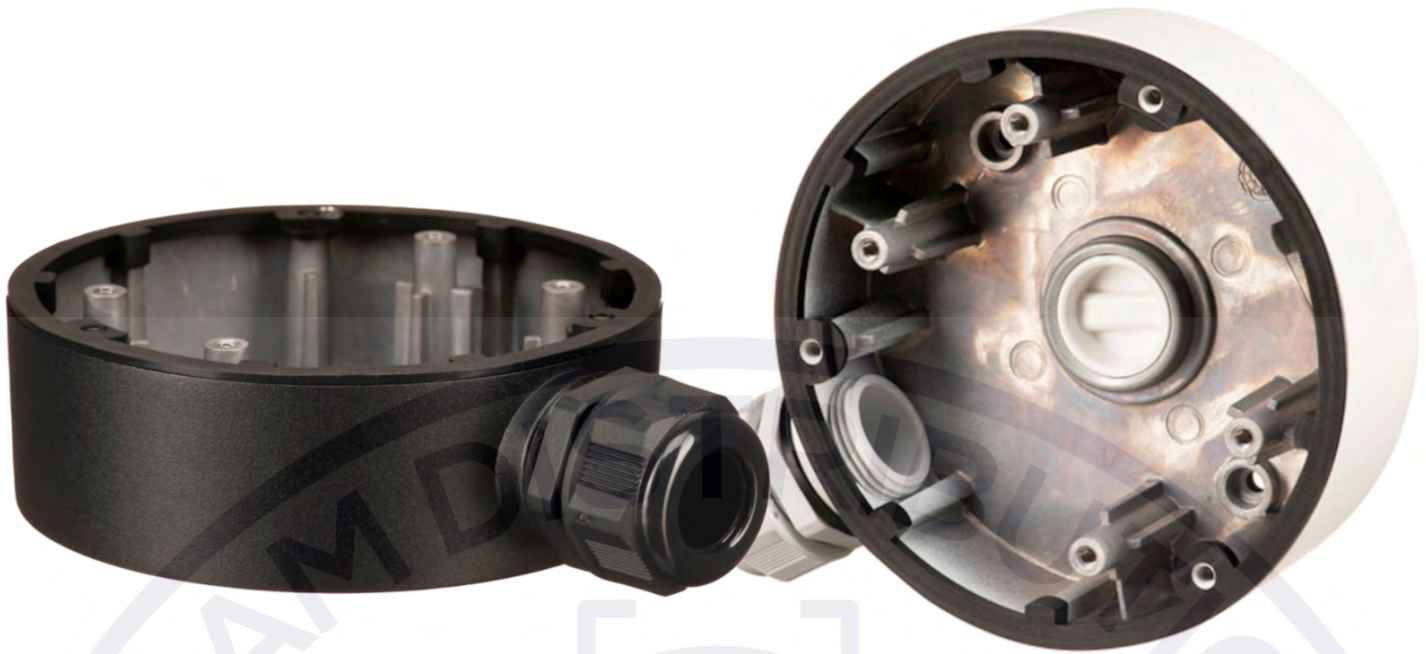

Hikvision CB120 Conduit Base for Dome Camera

Features

- For Select Hikvision Dome Cameras
- Aluminum alloy material with surface spray treatment
- Load Capacity
- Bottom and side outlets
- Waterproof design (waterproof rubber gasket required for outdoor use)

Dimensions

NOTE: The actual bracket may vary from the picture above.

	CB120
Appearance	Hikvision white
Range of Application	Conduit box for dome camera
Material	Aluminum alloy
Dimension	.7 inches (11.94 cm) Height: 1.5 inches (3.81 cm)
Weight	8.8 ounces (332.63 g)

NOTES:

The conduit base must be installed on a flat surface.

Waterproof rubber is required for outdoor application.

The wall must support at least three times the total weight of the camera and conduit base.

The maximum load capacity of the conduit base is 4.5 kg (9.92 lbs).