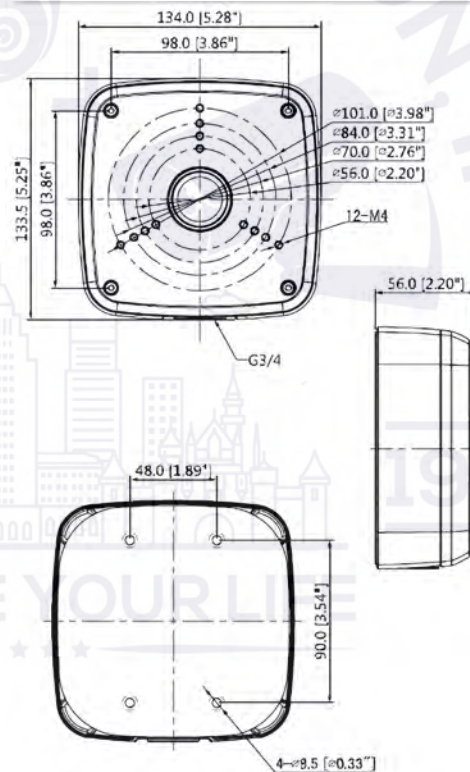

Waterproof Junction Box

- Colors Black or White
- Waterproof Junction Box
- Compatible with Dahua A42AC2Z-B 4MP CVI Bullet Cameras
- Material Aluminum
- Maximum Load Capacity 6.6 lb (2.99 kg)
- Effective waterproofing for Dahua A42AC2Z-B 4MP CVI Bullet Cameras
- Durable design with aluminum construction
- Easy installation for outdoor use with IP66 rating

Technical Specifications

Material	Aluminum
Dimensions (W x H x D)	134.0 mm x 133.50 x 56.0 mm (5.28 in. x 5.25 x 2.20 in.)
Pipe Thread	G3/4 in.)
Weight	0.54 kg (1.19 lb)
Load Bearing Capacity	3.0 kg (6.61 lb)
Color	White
Operating Temperature	-40 °C to 60 °C (-40 °F to 140 °F)
Humidity	0% to 90% RH
Ingress Protection	IP66

Dimensions (mm/in.)

Ordering Information

Type	Part Number	Description
Waterproof Junction Box	PFA122	Junction Box, White
Package Contents	1	Junction Box
	4	M4 x 10 Screws
	4	ST6 Screws
	4	Plastic Anchors
	1	S3.0 Wrench