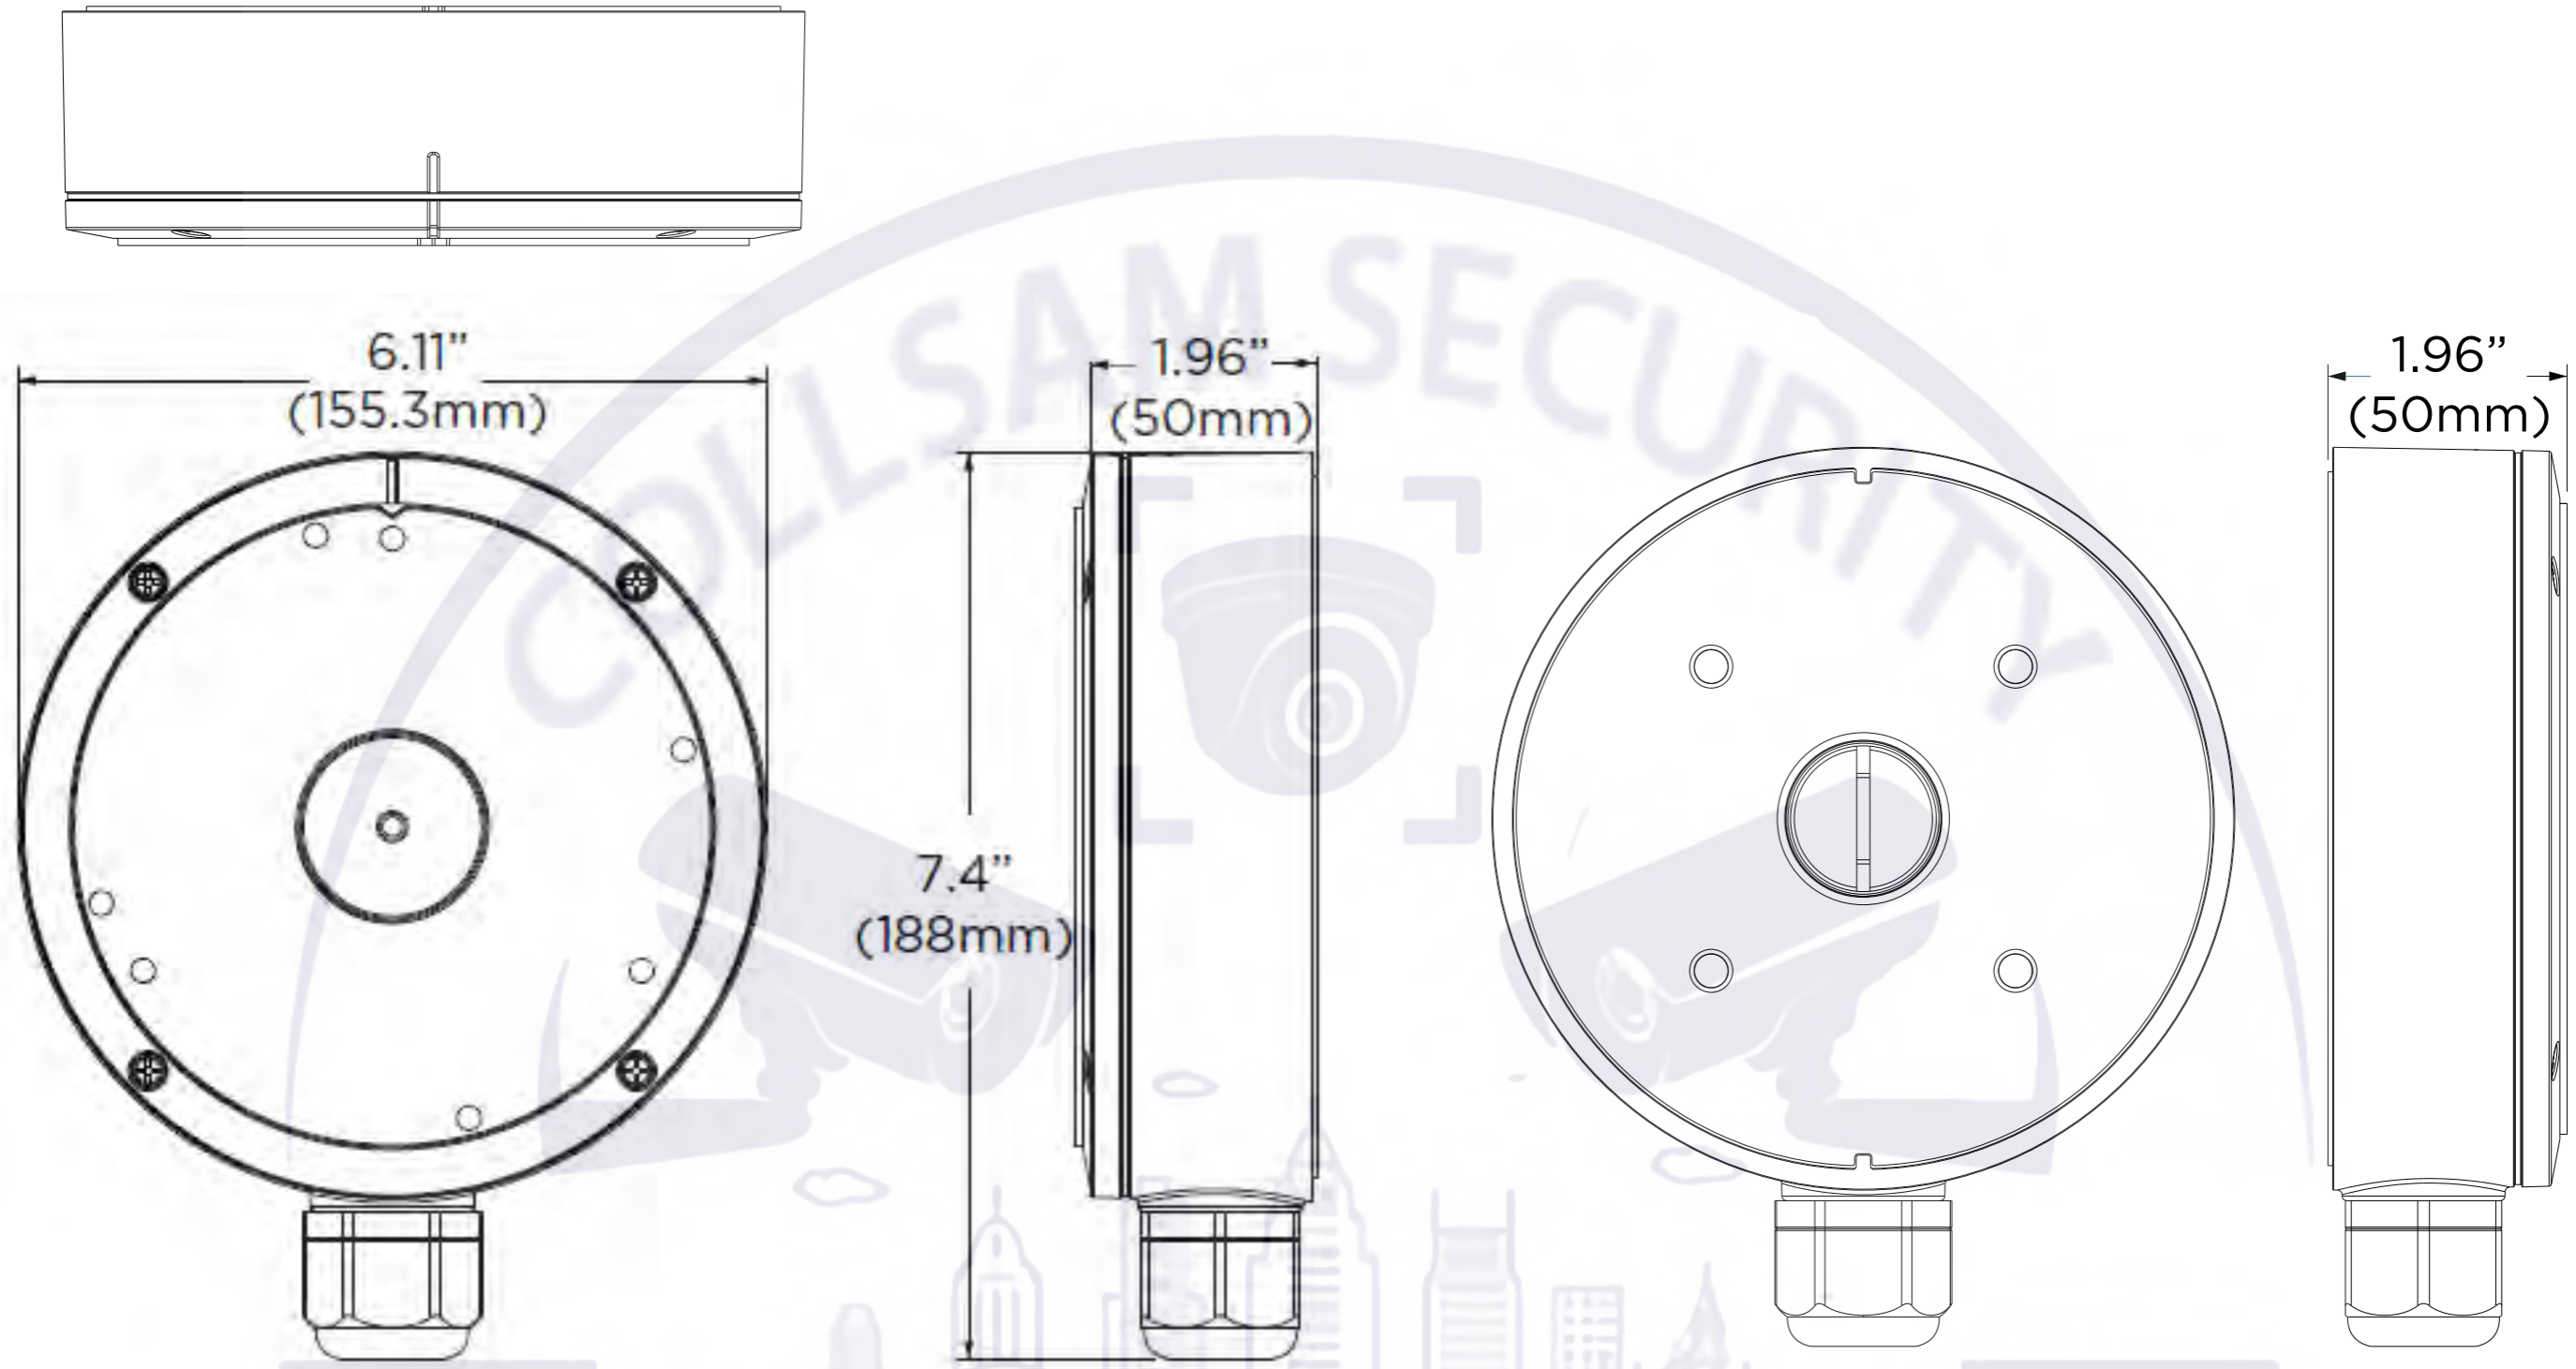

|   |       |   |       |
|---|-------|---|-------|
| DATE  | SCALE | MATERIAL  | TYPE  |
| 08/2020   |       | Aluminum  | Fixed |
|  |       | DESCRIPTION DWC-MT9CMJ2<br>Ceiling mount bracket and junction box for<br>T9 turret cameras with vari-focal lens |       |

EST.

1998

WE SECURE YOUR LIFE

|   |       |   |       |
|---|-------|---|-------|
| DATE  | SCALE | MATERIAL  | TYPE  |
| 08/2020   |       | Aluminum  | Fixed |
|  |       | DESCRIPTION DWC-MT9CMJ2<br>Ceiling mount bracket and junction box for<br>T9 turret cameras with vari-focal lens |       |