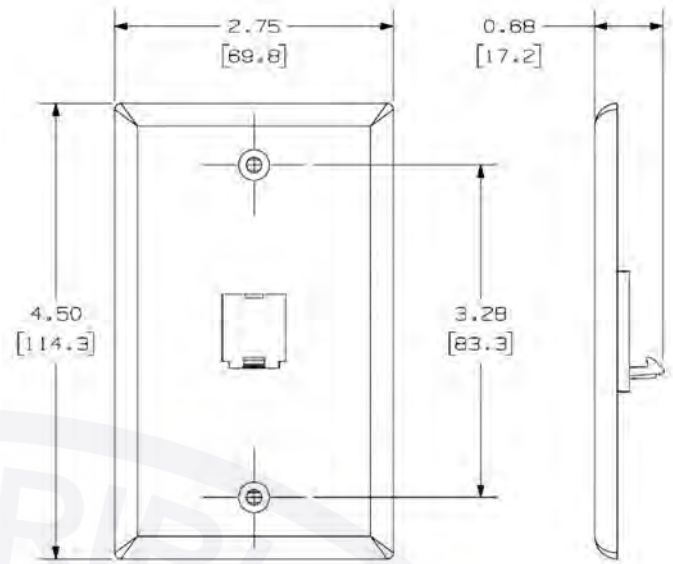

"CN-FP01T001-W Single-Gang Wall Plate: Durable Plastic & Easy Installation"

The CN-FP01T001-W is the perfect choice for adding a single-gang wall plate with a standard size 1-port keystone jack insert into a networking setup. With this easy-to-install wall plate, you can effortlessly add more ports to the connections in your home or office.

CN-FP01T001-W is made with durable plastic, this wall plate is perfect for quick and easy installation. The snap-in design allows for easy and secure installation of compatible keystone jacks, providing a reliable connection for maximum performance. This wall plate is designed with convenience in mind, and comes with the necessary mounting screws for hassle-free installation.

The CN-FP01T001-W is designed for long-term reliability and performance. Constructed from durable plastic, this wall plate offers a reliable connection every time. Its simple snap-in design makes installation quick and easy, so you can spend less time setting up and more time enjoying the benefits of your fully integrated system.

- Durable Plastic Construction
- Quick and Easy Installation
- Snap-in Installation of Keystone Jacks
- Standard Size 1-Port Keystone Jack Insert
- Includes Mounting Screws
- Compatible With Other Keystone Jacks
- Prevents Breakage and Wear
- Long-Lasting Design
- Easy to Install in Wall or Outlet Box
- Simple to Maintain
- Single-Gang Design
- Fits in Most Wall Sockets
- Saves Space
- Convenient and Cost-Effective