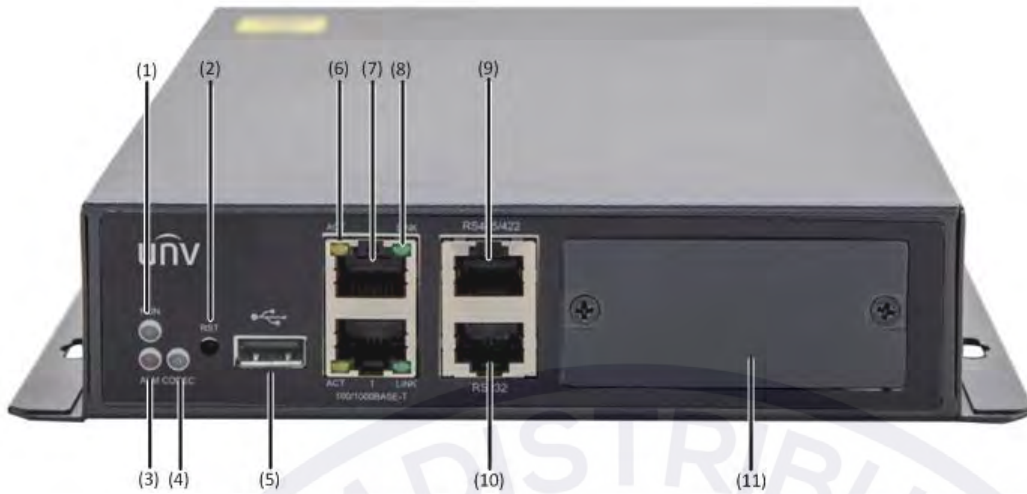

Single Channel High Definition Video Decoder

DC5301

Key Features

The output of 1-ch HDMI, 1-ch VGA, 1-ch CVBS, HDMI at up to 4K(3840x2160) resolution

Decode video stream at resolution of 12MP, 8MP, 6MP, 5MP, 4MP, 3MP, 1080P, 960P, 720P, D1, and CIF

Decode video stream in H.265/ H.264/ MPEG4/ MPEG2/ MJPG

Decode audio in G.711A/ G.711 μ format

Standard ONVIF video stream supported

1/2/3/4/7/9/16 display split

Dimensions

Specifications

DC5301	
Video	
HDMI Output	1-ch, 3840x2160@60, 3840x2160@30, 1920 x 1080p@60, 1920 x 1080p@50, 1600 x 1200@60, 1440 x 900@60, 1366 x 768@60, 1280 x 1024@60, 1280 x 720@60, 1024 x 720@50, 1024x768@60
VGA Output	1-ch, 1920 x 1080p@60, 1920 x 1080p@50, 1600 x 1200@60, 1440 x 900@60, 1366 x 768@60, 1280 x 1024@60, 1280 x 720@60, 1024 x 720@50, 1024x768@60
CVBS Output	PAL
Video Decoding Resolution	12MP, 8MP, 6MP, 5MP, 4MP, 3MP, 1080P, 1080I, 960P, 720P, D1, and CIF
Decoding Capability	2x1200W@30, 4x8MP@30, 8x1080P@60, 16x1080P@30
Display split	1/2/3/4/7/9/16
Audio	
Input	1-ch
Output	1-ch
Audio Compression	G.711μ , G.711A
Sound track	Mono
Mute	Support
External Interface	
Network Interface	2 RJ-45 10M/100M/1000M adaptive Ethernet Interfaces
USB Interface	1 USB2.0 Interface
Serial Interface	1 x RS-232, 1 x RS-485/422
Alarm Input	4-ch
Alarm Output	2-ch
General	
Power Supply	12V DC
Consumption	15 W
Working Temperature	-10°C ~ + 60°C (+14°F ~ +140°F)
Working Humidity	10% ~ 90%
Weight	≤2.0 Kg (4.4 lb)
Dimensions (H x D x W)	40 × 250 × 189mm (1.6" × 9.8" × 7.4")

Front Panel

(1) Running LED	(2) Reset button	(3) Alarm LED
(4) Decoding LED	(5) USB port	(6) Active LED
(7) Ethernet port	(8) Link LED	(9) RS-485/422 port
(10) RS-232 port	(11) Subcard slot	

Rear Panel

(1) GND	(2) VGA OUT port	(3) HDMI OUT port
(4) CVBS OUT port	(5) LINE IN port	(6) ALARM IN port
(7) ALARM OUT port	(8) AUDIO port	(9) Power IN port