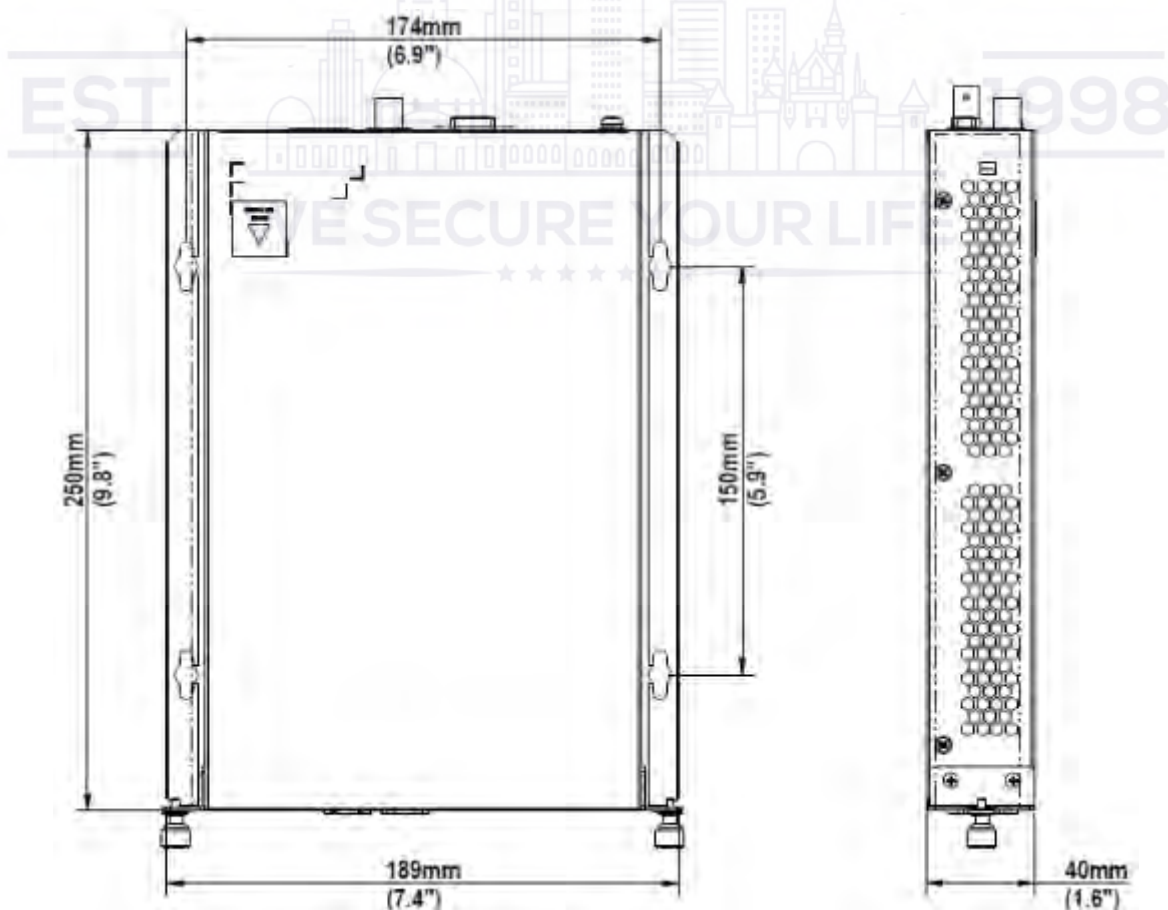

Single Channel High Definition Video Decoder

DC5301

Key Features

The output of 1-ch HDMI, 1-ch VGA, 1-ch CVBS, HDMI at up to 4K(3840x2160) resolution

Decode video stream at resolution of 12MP, 8MP, 6MP, 5MP, 4MP, 3MP, 1080P, 960P, 720P, D1, and CIF

Decode video stream in H.265/ H.264/ MPEG4/ MPEG2/ MJPG

Decode audio in G.711A/ G.711 μ format

Standard ONVIF video stream supported

1/2/3/4/7/9/16 display split

Dimensions

Specifications

DC5301	
Video	
HDMI Output	1-ch, 3840x2160@60, 3840x2160@30, 1920 x 1080p@60, 1920 x 1080p@50, 1600 x 1200@60, 1440 x 900@60, 1366 x 768@60, 1280 x 1024@60, 1280 x 720@60, 1024 x 720@50, 1024x768@60
VGA Output	1-ch, 1920 x 1080p@60, 1920 x 1080p@50, 1600 x 1200@60, 1440 x 900@60, 1366 x 768@60, 1280 x 1024@60, 1280 x 720@60, 1024 x 720@50, 1024x768@60
CVBS Output	PAL
Video Decoding Resolution	12MP, 8MP, 6MP, 5MP, 4MP, 3MP, 1080P, 1080I, 960P, 720P, D1, and CIF
Decoding Capability	2x1200W@30, 4x8MP@30, 8x1080P@60, 16x1080P@30
Display split	1/2/3/4/7/9/16
Audio	
Input	1-ch
Output	1-ch
Audio Compression	G.711μ , G.711A
Sound track	Mono
Mute	Support
External Interface	
Network Interface	2 RJ-45 10M/100M/1000M adaptive Ethernet Interfaces
USB Interface	1 USB2.0 Interface
Serial Interface	1 x RS-232, 1 x RS-485/422
Alarm Input	4-ch
Alarm Output	2-ch
General	
Power Supply	12V DC
Consumption	15 W
Working Temperature	-10°C ~ + 60°C (+14°F ~ +140°F)
Working Humidity	10% ~ 90%
Weight	≤2.0 Kg (4.4 lb)
Dimensions (H x D x W)	40 × 250 × 189mm (1.6" × 9.8" × 7.4")

Front Panel

(1) Running LED	(2) Reset button	(3) Alarm LED
(4) Decoding LED	(5) USB port	(6) Active LED
(7) Ethernet port	(8) Link LED	(9) RS-485/422 port
(10) RS-232 port	(11) Subcard slot	

Rear Panel

(1) GND	(2) VGA OUT port	(3) HDMI OUT port
(4) CVBS OUT port	(5) LINE IN port	(6) ALARM IN port
(7) ALARM OUT port	(8) AUDIO port	(9) Power IN port