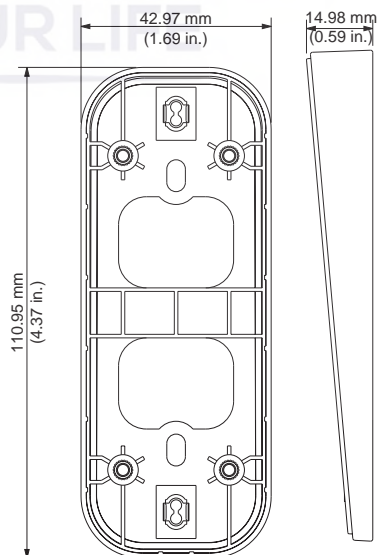

Vertical Bracket