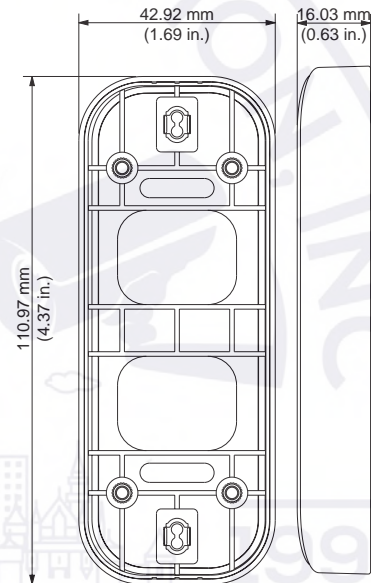

Dimensions (mm/in.)

Horizontal Bracket