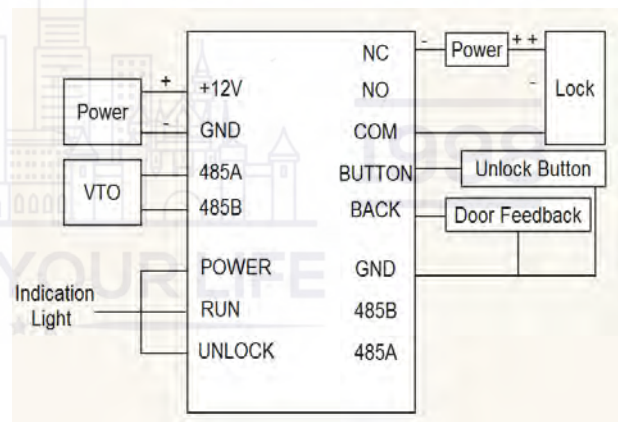

DEE1010B

Access Control Extension Module

Features

- Decent appearance
- Easy connection
- Access control function extension
- 2 MP Outdoor Video Intercom Module
- Card Reader
- Fingerprint Reader
- Keypad
- Call Buttons
- Information Text Display
- Status Light Indicators
- Optional Accessories
- Flush-Mount
- Surface-Mount
- Customizable
- Wide-Angle View Lens
- High-Resolution Images
- Two-Way Talk

Technical Specification			
Access Control		Basic Specifications	
Lock NO Output	Yes	Power	DC12V±10%
Lock NC Output	Yes	Power Consumption	Standby ≤0.5W, Working ≤1W
Open Button	Yes	Environment	-10°C~+60°C
Door Status Detection	Yes		10%~90%RH
Operating Mode		Dimensions	58mm*51mm*24.5mm (L*W*T)
Input	Card swiping input (card reader required and unlock button)	Weight	0.56 Kg
Dimensions		Interface	