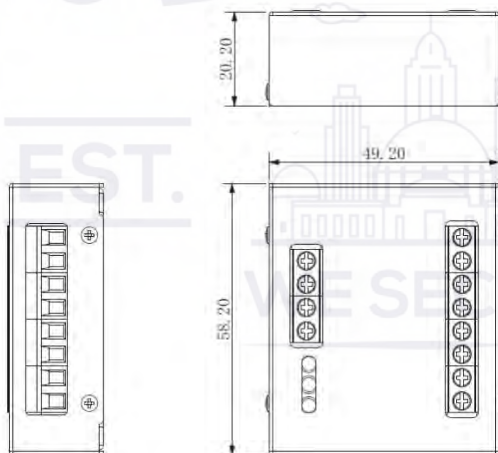

DEE1010B

Access Control Extension Module

Features

- Decent appearance
- Easy connection
- Access control function extension
- 2 MP Outdoor Video Intercom Module
- Card Reader
- Fingerprint Reader
- Keypad
- Call Buttons
- Information Text Display
- Status Light Indicators
- Optional Accessories
- Flush-Mount
- Surface-Mount
- Customizable
- Wide-Angle View Lens
- High-Resolution Images
- Two-Way Talk

Technical Specification			
Access Control		Basic Specifications	
Lock NO Output	Yes	Power	DC12V±10%
Lock NC Output	Yes	Power Consumption	Standby ≤0.5W, Working ≤1W
Open Button	Yes	Environment	-10°C~+60°C
Door Status Detection	Yes		10%~90%RH
Operating Mode		Dimensions	58mm*51mm*24.5mm (L*W*T)
Input	Card swiping input (card reader required and unlock button)	Weight	0.56 Kg
Dimensions		Interface	