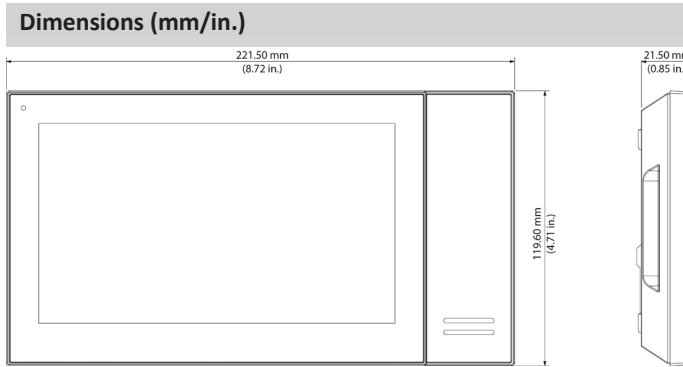

Ordering Information		
Type	Part Number	Description
IP Indoor Monitor	DHI-VTH2421FW-P	7-in. Capacitive Touchscreen IP Color Monitor
Accessory, optional	ADS-12AM-12 12012EPCU	12 VDC, 1 A Power Adapter