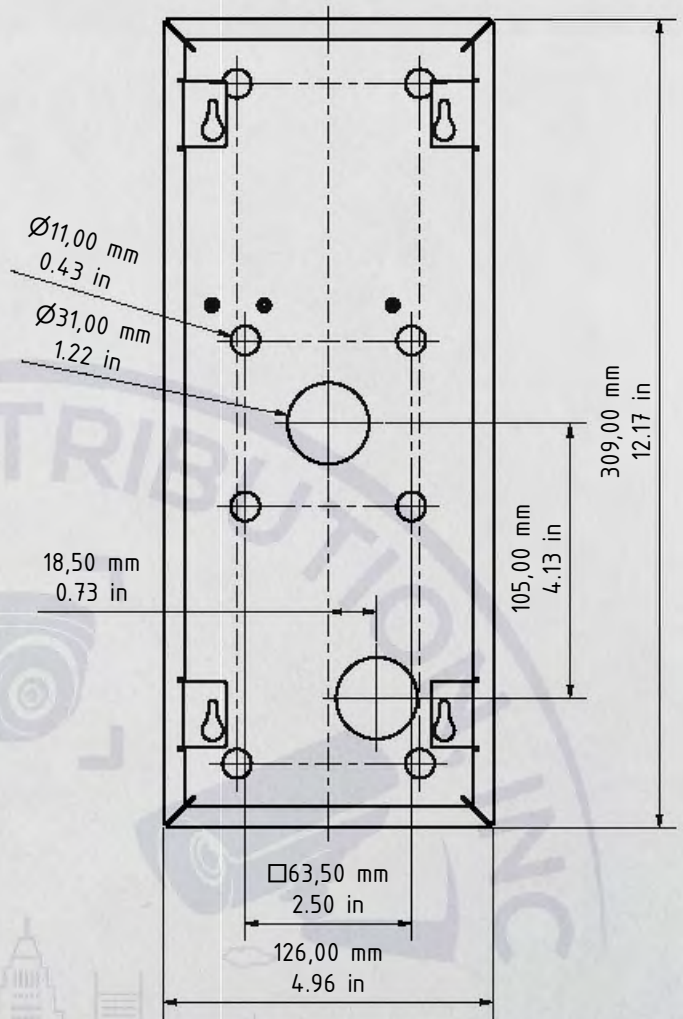

D2102V/D2103V /D2101FV Fingerprint 50 / D2101FV EKEY surface mounting housing (backbox)

Distributed By

Collsam Distributions; Inc.

Sales: (951) 282-8707 sales@Collsam.com

Support: (213) 210-5744 support@Collsam.com