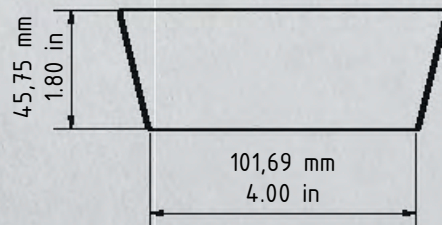

D2102V/D2103V /D2101FV Fingerprint 50 / D2101FV EKEY surface mounting housing (backbox)

Distributed By

Collsam Distributions; Inc.

Sales: (951) 282-8707 sales@Collsam.com

Support: (213) 210-5744 support@Collsam.com