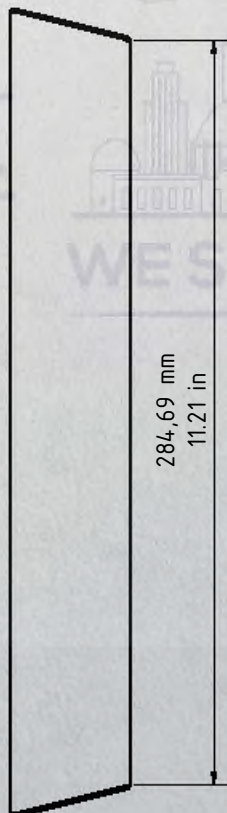

D2102V/D2103V /D2101FV Fingerprint 50 / D2101FV EKEY surface mounting housing (backbox)

Distributed By

Collsam Distributions; Inc.

Sales: (951) 282-8707 sales@Collsam.com

Support: (213) 210-5744 support@Collsam.com