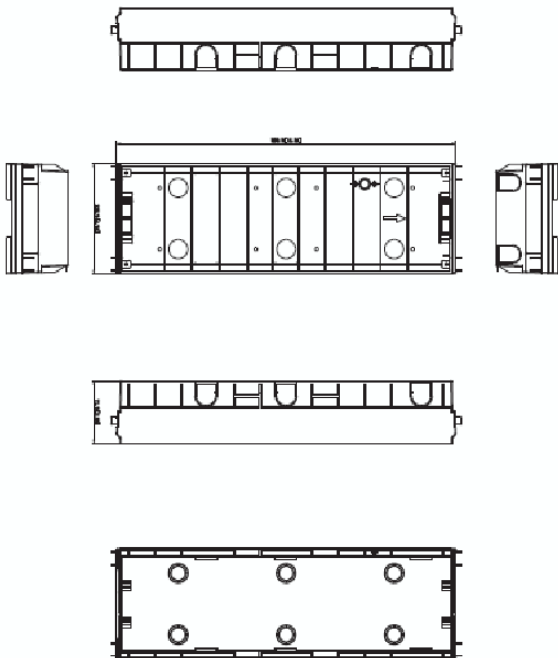

VTOB103

Flush Mounted Box for VTO1210C-X

Features

- Material: Plastic
- Size: 126mm*389mm*71mm
- Weight: 0.5 Kg
- Flush mounted box

Installation

- Put the plastic box in the wall.
- Secure the device on the installation bracket. Use 4 M4×40 screws to fix.