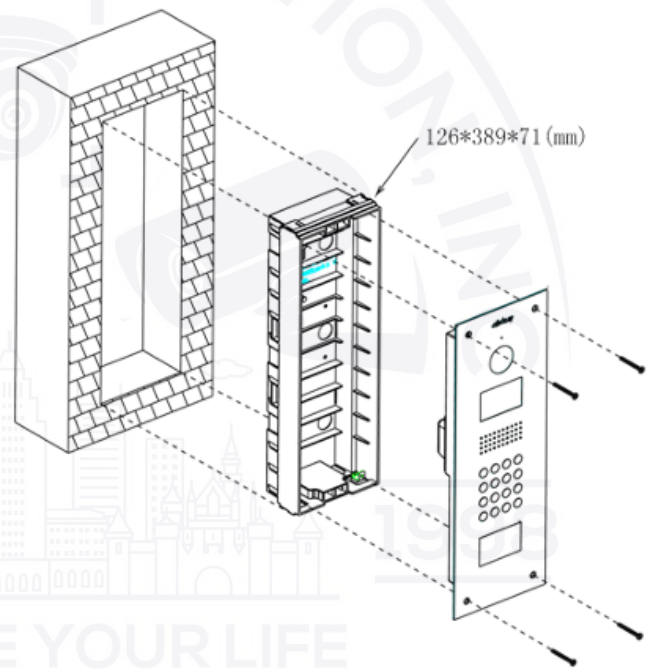

VTOB103

Flush Mounted Box for VTO1210C-X

Features

- Material: Plastic
- Size: 126mm*389mm*71mm
- Weight: 0.5 Kg
- Flush mounted box

Installation

- Put the plastic box in the wall.
- Secure the device on the installation bracket. Use 4 M4×40 screws to fix.