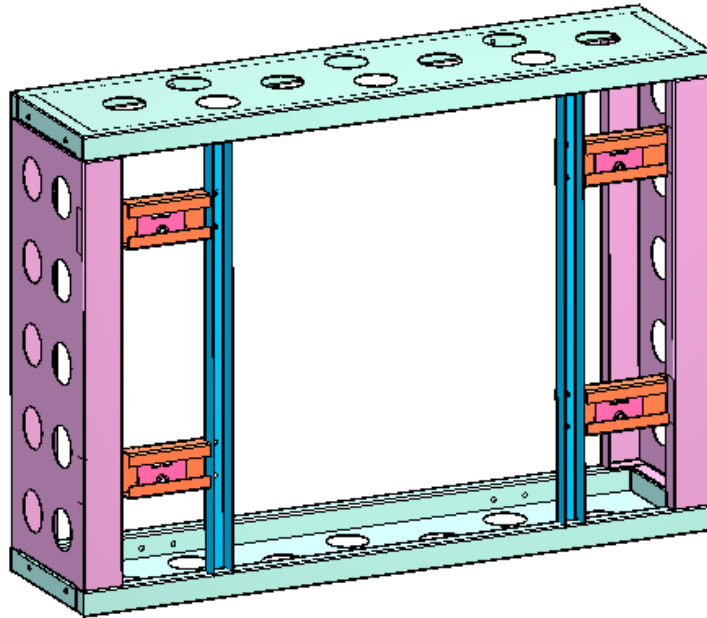

CABINET-46 " FRAME-HKE168

46" LCD Display Unit Modular Frame Bracket

Key Features

- Modular Frame Bracket for 46" LCD Screen
- Solid Steel structure, Prevent screen bend or twist
- Cold-rolled Steel Plate(SPCC)

Specification

Name	CABINET-46 " FRAME-HKE168
Appearance	Hikvision Black
Material	Cold-rolled Steel Plate(SPCC)
Dimension(WxHxD)	798mmx578.5mmx200mm
Weight	22kg

Order Model and Code:

CABINET-46 " FRAME-HKE168 | 190107822

Dimensions

Suitable LCD Display Unit Model

- DS-D2046NL-B