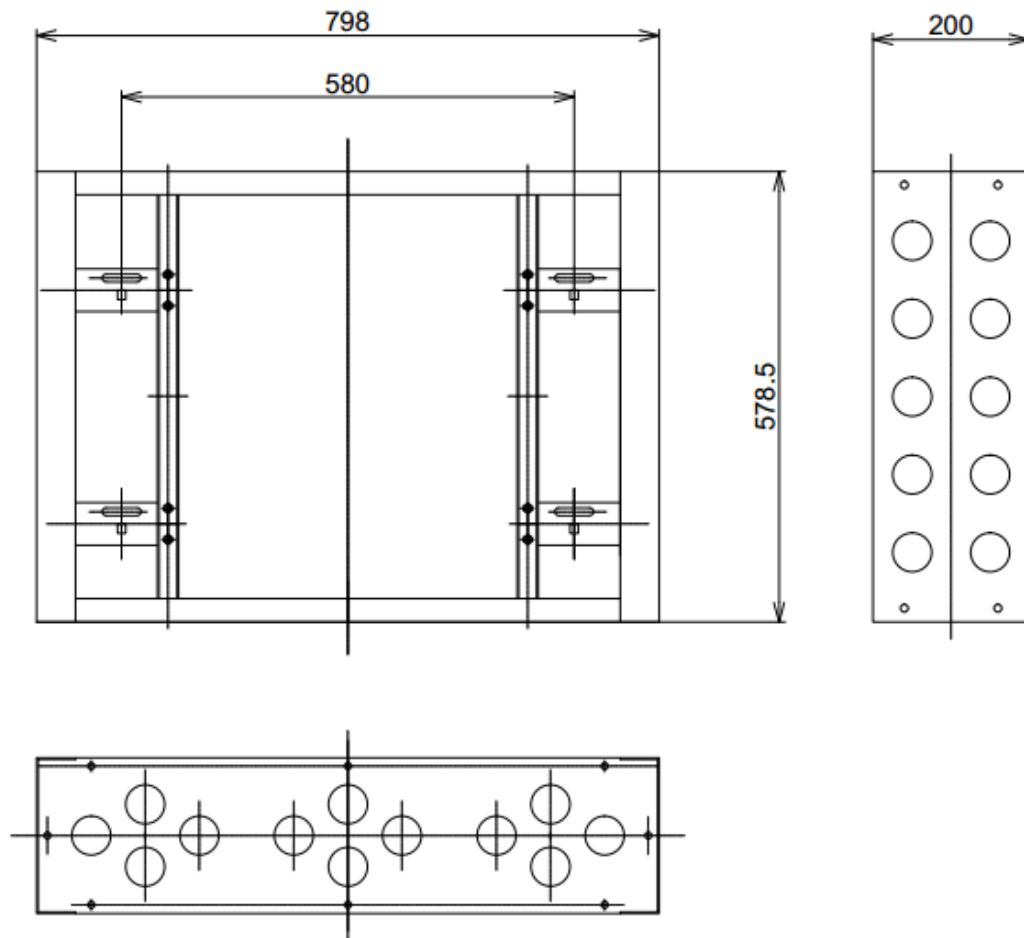

CABINET-46 " FRAME-HKE168

46" LCD Display Unit Modular Frame Bracket

Key Features

- Modular Frame Bracket for 46" LCD Screen
- Solid Steel structure, Prevent screen bend or twist
- Cold-rolled Steel Plate(SPCC)

Specification

Name	CABINET-46 " FRAME-HKE168
Appearance	Hikvision Black
Material	Cold-rolled Steel Plate(SPCC)
Dimension(WxHxD)	798mmx578.5mmx200mm
Weight	22kg

Order Model and Code:

CABINET-46 " FRAME-HKE168 | 190107822

Dimensions

Suitable LCD Display Unit Model

- DS-D2046NL-B