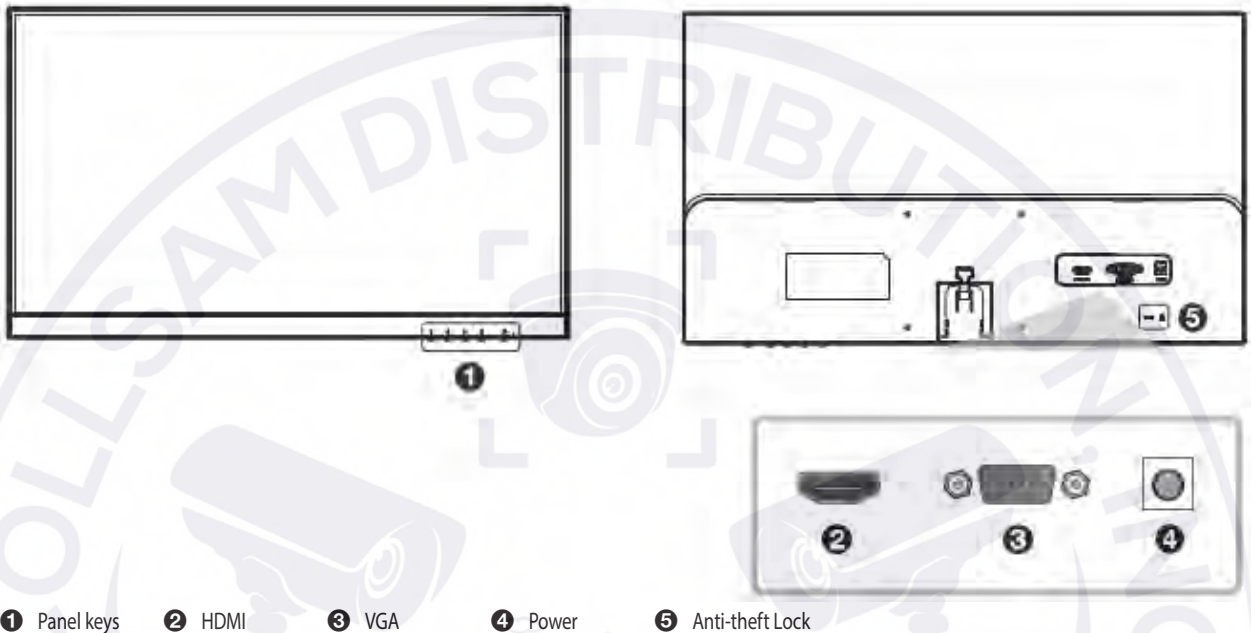

Quick Start Guide

Package Contents

Monitor / Power Cord / Power Adapter / Quick Start Guide / HDMI Cable / Stand

Names and functions of each part

Connecting external devices

- Connecting the VGA (D-SUB) cable

- Connecting the HDMI cable