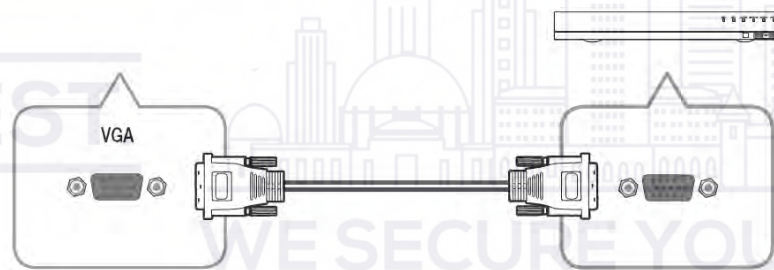

Quick Start Guide

Package Contents

Monitor / Power Cord / Power Adapter / Quick Start Guide / HDMI Cable / Stand

Names and functions of each part

Connecting external devices

- Connecting the VGA (D-SUB) cable

- Connecting the HDMI cable