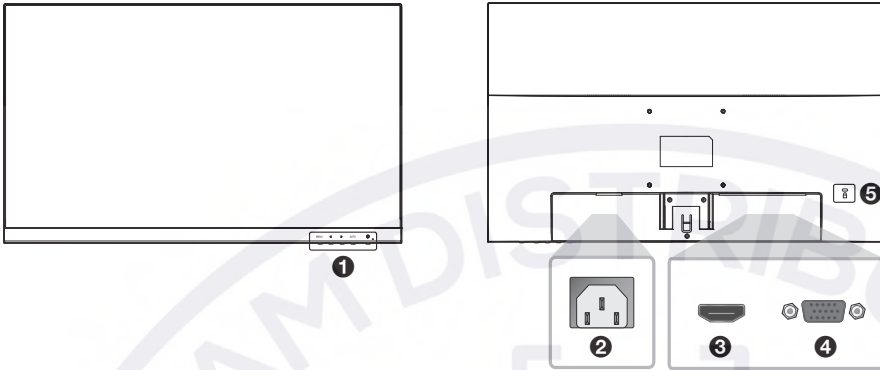

Quick Start Guide

Package Contents

Monitor / Power Cord / Quick Start Guide / HDMI Cable / Stand

Names and functions of each part

- 1 Panel keys 2 Power 3 HDMI 4 VGA 5 Anti-theft Lock

Connecting external devices

- Connecting the VGA (D-SUB) cable

- Connecting the HDMI cable