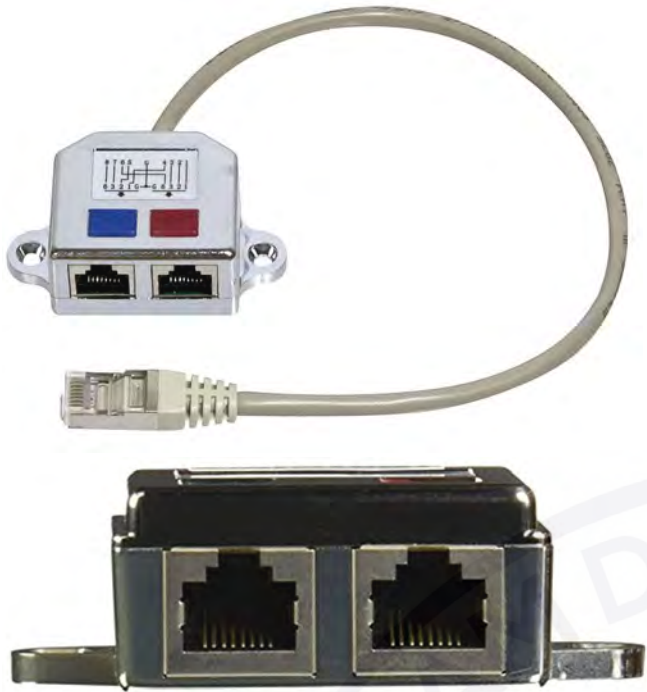

CN-KD-CB27 Network Splitter is an RJ-45 (M) to RJ-45 (F) double shielded 2-Port Modular Distributor

- It requires two units to utilize its full capabilities.
Doubles network port capacity
- Maximum transmission speed of up to 100 Mbps
- Capable of up to 50m of signal transmission
- High shielding for greater signal stability
Reliable signal transmission
- Maximizes network capacity by allowing two RJ45 ports to share one Cat5e network cable.
- Easily adds new ports or extends transmission distance.
- Allows for greater signal stability and reliable signal transmission.
- Easy to install and compatible with existing networks.
- Compatible with Cat5e, Cat6 and other Ethernet cables
Two RJ45 (M) type ports
- Two RJ45 (F) type ports
- 10/100 Mbps signal transmission speed
- Shielded for maximum signal stability and reliability
- 50m signal transmission range
- High-grade connectivity performance
- Silver finish for attractive aesthetics

Are you in need of a dependable device to help you share a single Cat5e network cable between two devices? The CN-KD-CB27 Network Splitter RJ-45 (M) to RJ-45 (F) double shielded 2-Port Modular Distributor is the perfect tool for the job!

This CN-KD-CB27 high-quality network splitter is made from silver-plated zinc alloy, making it both tough and durable. It is also double shielded, making it immune to electromagnetic disturbances and interference. The Cat5e, FTP rating of this splitter means that it can handle signals up to 100Mhz! And because it only requires 2 units, you can get your network up and running with ease.

When it comes to convenience, CN-KD-CB27 network splitter doesn't disappoint. It is designed to be quick and easy to install. With just one Cat5e network cable, you can connect two RJ45 ports to the same cable, meaning you don't have to waste time and energy with cables running all over your office or home. This splitter also has a nice compact size, making it easy to store and transport.