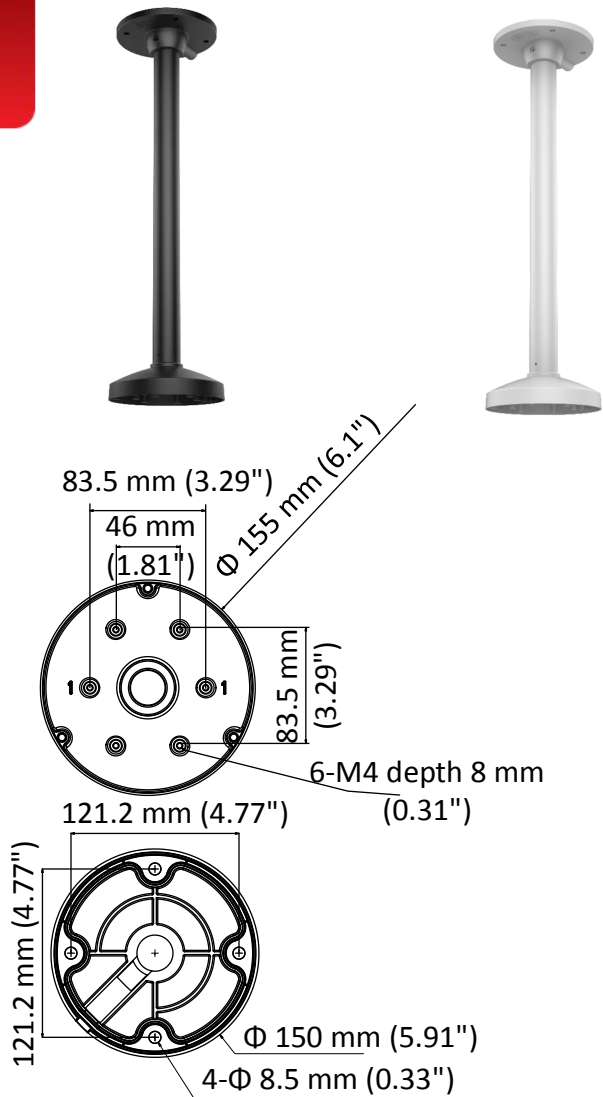

DS-1471ZJ-155 Black or White

Pendant Mount

Feature

- Adopts waterproof design

Dimension

Available Model

DS-1471ZJ-155

DS-1471ZJ-155 (Black)

Parameter

Model	DS-1471ZJ-155
Parameters	Pendant Mount
Appearance	Hikvision White
Material	ADC12
Dimension	Φ 155 mm × 565 mm (Φ 6.1" × 22.24")
Weight	Approx. 650 g (1.4 lb.)

Note

- The mount should be installed on a flat surface.
- The waterproof rubber is necessary for the outdoor application.
- The wall should be capable of supporting at least 3 times as much as the total weight of the camera, and the mount.
- The maximum load capacity of the mount is 3 kg (6.6 lb.).