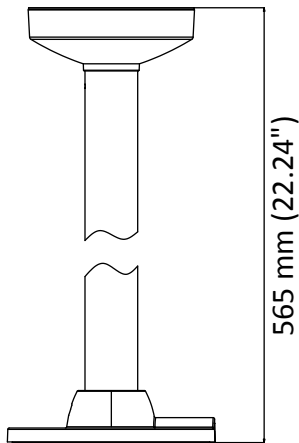

DS-1471ZJ-155 Black or White

Pendant Mount

Feature

- Adopts waterproof design

Dimension

Available Model

DS-1471ZJ-155

DS-1471ZJ-155 (Black)

Parameter

Model	DS-1471ZJ-155
Parameters	Pendant Mount
Appearance	Hikvision White
Material	ADC12
Dimension	Φ 155 mm × 565 mm (Φ 6.1" × 22.24")
Weight	Approx. 650 g (1.4 lb.)

Note

- The mount should be installed on a flat surface.
- The waterproof rubber is necessary for the outdoor application.
- The wall should be capable of supporting at least 3 times as much as the total weight of the camera, and the mount.
- The maximum load capacity of the mount is 3 kg (6.6 lb.).