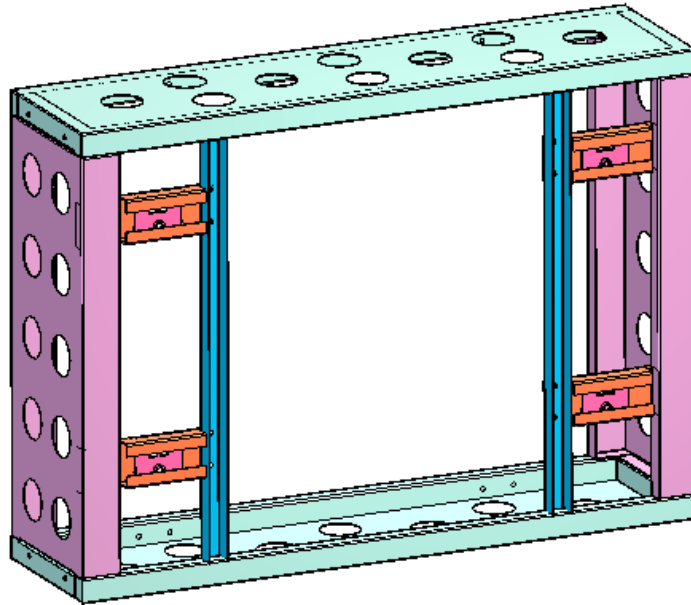

## CABINET-55 " FRAME-HK206-ZY

55" LCD Display Unit Modular Frame Bracket

### Key Features

- Modular Frame Bracket for 55" LCD Screen
- Solid Steel structure, Prevent screen bend or twist
- Cold-rolled Steel Plate(SPCC)

### Specification

Name	CABINET-55 " FRAME-HKC
Appearance	Hikvision Black
Material	Cold-rolled Steel Plate(SPCC)
Dimension(WxHxD)	848mmx684.5mmx200mm
Weight	35 kg

## Dimensions