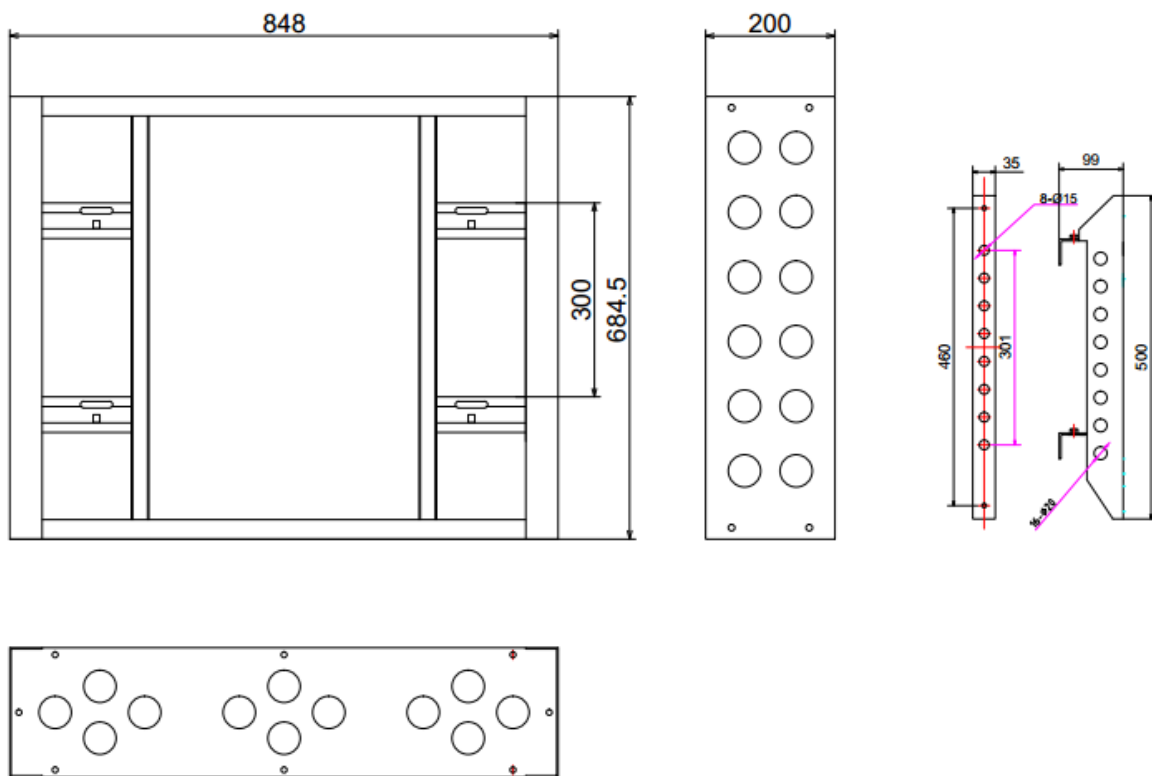

## CABINET-55 " FRAME-HK206-ZY

55" LCD Display Unit Modular Frame Bracket

### Key Features

- Modular Frame Bracket for 55" LCD Screen
- Solid Steel structure, Prevent screen bend or twist
- Cold-rolled Steel Plate(SPCC)

### Specification

Name	CABINET-55 " FRAME-HKC
Appearance	Hikvision Black
Material	Cold-rolled Steel Plate(SPCC)
Dimension(WxHxD)	848mmx684.5mmx200mm
Weight	35 kg

## Dimensions