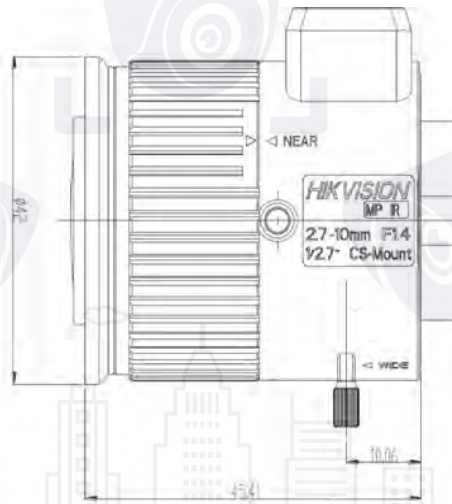

TV2710D-MPIR CCTV LENS SPEC

Model NO.	TV2710D-MPIR		Specification	Vari-focal Auto Iris DC Drive 3MP IR	
Focal length	2.7-10mm		Mount	CS-Mount	
F number	F1.4-C		Flange Back Length	12.5mm	
Max. Image format	Φ6.5mm (1/2.7")		M. O. D	0.1m	
Control	Iris	DC Auto Iris		Dimension	Φ42*46.9mm
	Focus	Manual		Weight	55.8g
	Zoom	Manual		Operating Temperature	-20~60°C
Field of View	D	1/2.8"	129.7° ~41.0°	1/3.2"	114.8° ~37.4°
	H		108.2° ~35.7°		87.8° ~29.9°
	V		56.8° ~20.0°		64.0° ~22.4°

Dimension