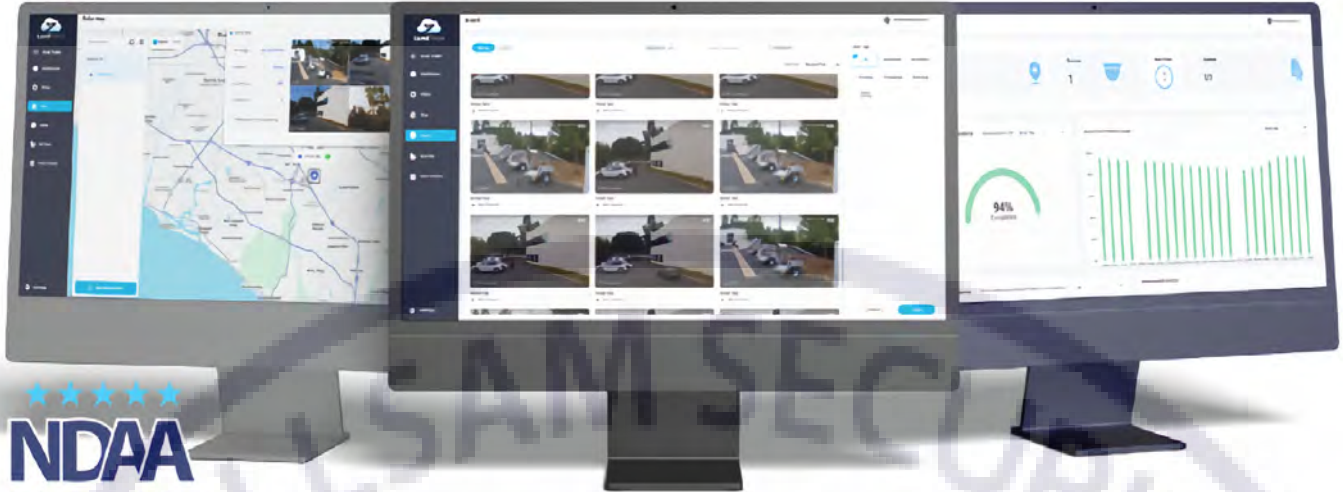

The Next-Generation of Video Surveillance

★★★★★
NDAA
 COMPLIANT

Overview

LumiCloud is a cloud-based Video Surveillance as a Service (VSaaS) solution that gives you access to your surveillance system and data from anywhere. Powered by advanced algorithms, LumiCloud lets you search and analyze event patterns across various locations and historical data.

With LumiCloud, you can view live, high-resolution video streams from your surveillance system at any time and from any place with an internet connection. The platform offers advanced video analytics, customizable alerts, bandwidth management, and flexible scalability through a subscription-based service.

Key Features

All-In-One Dashboard Management

LumiCloud features an intuitive user interface that allows you to quickly and easily manage and access all your devices without requiring port forwarding or IP addresses, resulting in a more secure system. By eliminating the need for multiple programs to configure or control your security system and data, LumiCloud provides a seamless and convenient experience.

Quick Device Connection and Setup

Easily add and connect your devices* to LumiCloud. Add a device manually or scan the device's QR code to have LumiCloud automatically input its information into the platform. Once a device is added, you can immediately start recording and viewing remotely. There is no need to install, manage, or configure any server hardware before use.