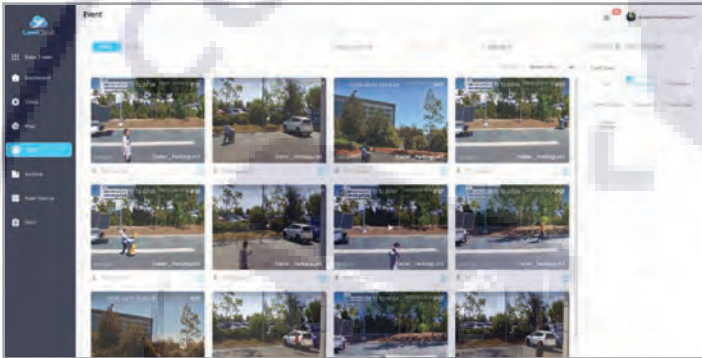

LumiCloud allows for seamless, streamlined video monitoring with its smart UX design. The software's advanced analytics provide comprehensive information and metadata from multiple devices with different options to search and find what you are looking for.

Dashboard

Track devices, cameras, users, and data such as battery usage and other key metrics on the LumiCloud dashboard.

Mapping

Track devices via GPS and visually locate via interactive 3D mapping.

Events

Enhance search criteria using analytics to find the events that matter most.

Live View and Playback

Simplify network administration with real-time monitoring and configuring directly from LumiCloud.

Cloud-Managed Switch Integration