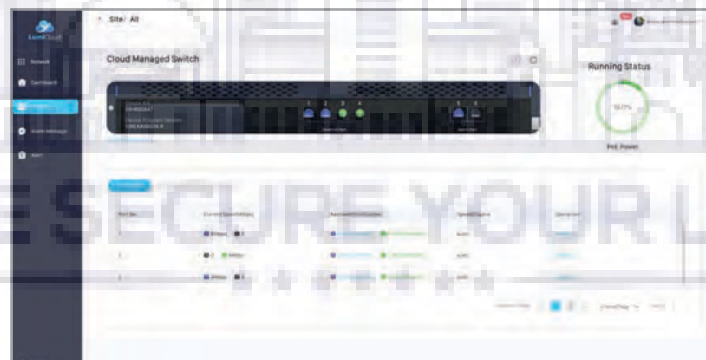

LumiCloud allows for seamless, streamlined video monitoring with its smart UX design. The software's advanced analytics provide comprehensive information and metadata from multiple devices with different options to search and find what you are looking for.

Dashboard

Track devices, cameras, users, and data such as battery usage and other key metrics on the LumiCloud dashboard.

Mapping

Track devices via GPS and visually locate via interactive 3D mapping.

Events

Enhance search criteria using analytics to find the events that matter most.

Live View and Playback

Simplify network administration with real-time monitoring and configuring directly from LumiCloud.

Cloud-Managed Switch Integration