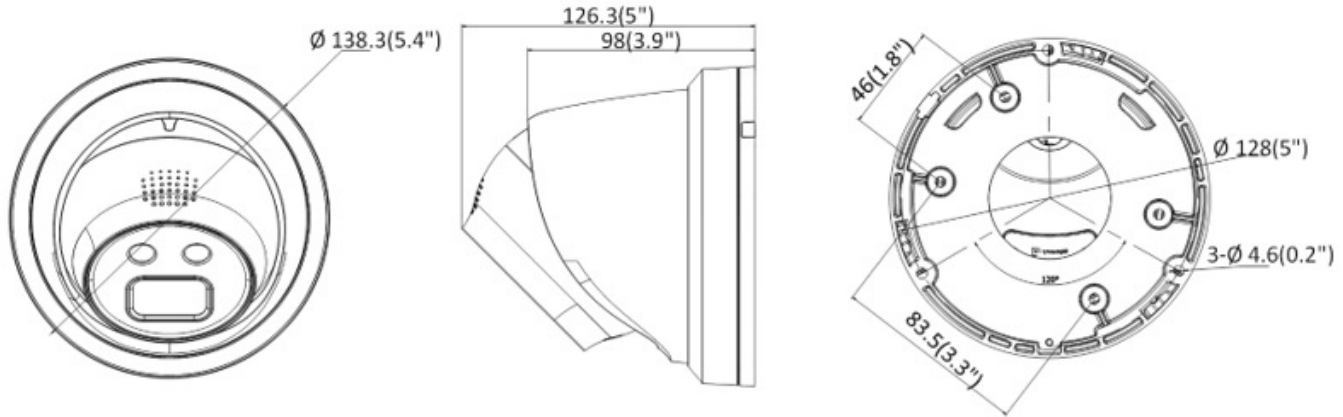

Dimensions

Units: mm (inch)

Accessories (Not Included)

PC140 140 mm Pendant Cap	CPM Ceiling Pendant Mount	CPME Ceiling Pendant Mount Extendable Pole	WML Wall Mount Long	WMS Wall Mount Short	RPM Roof Parapet Mount	PM Pole Mount
CM Corner Mount	CB140PT Conduit Base					

Box Contents (Subject to Change without Notice)

Quick Start Guide x 2
Screws
Watertight Cable Connector
Wrench

Authorized Dealer
Collsam Distributions; Inc.
40960 California Oaks Rd Suite 331
Murrieta, Ca; 92562
Tel: (951) 282-8707
Support: (213) 210-5744
Sales: sales@Collsam.com
Support: support@Collsam.com
Website: www.Collsam.com