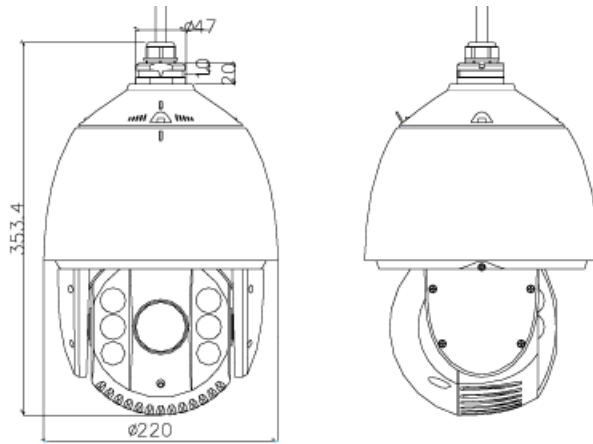

# HD-TVI 1080P (2MP) Outdoor IR PTZ Dome Camera w/ 30× Optical Zoom

Min.Illumination	Color: 0.02Lux@(F1.6,AGC ON) B/W: 0.002Lux@(F1.6,AGC ON) 0 lux with IR
White Balance	Auto / Manual / ATW / Indoor / Outdoor
AGC	Auto / Manual
S/N Ratio	≥50dB
3D DNR	Support
Backlight Compensation	Support
WDR	Digital WDR
Shutter Time	PAL: 1 ~ 1/10,000s NTSC: 1 ~ 1/10,000s
Day & Night	IR Cut Filter
Digital Zoom	16x
Privacy Mask	8 privacy masks programmable; a maximum of 8 zones can be masked simultaneously on the same video screen
Focus Model	Auto / Semiautomatic / Manual
Lens	
Focal Length	4 ~ 120mm, 30×
Zoom Speed	Approx.3.0s(Optical Wide-Tele)
Angle of View	58 ~ 21.7 degree(Wide-Tele)
Min. Working Distance	10 ~ 1500mm (Wide-Tele)
Aperture	F1.6-F4.4
Pan & Tilt	
Pan Range	360° endless
Pan Speed	Pan Manual Speed: 0.1° ~ 160°/s Pan Preset Speed: 240°/s
Tilt Range	-15° ~ 90° (Auto Flip )
Tilt Speed	Tilt Manual Speed: 0.1° ~ 120°/s Tilt Preset Speed: 200°/s
Proportional Zoom	Rotation speed can be adjusted automatically according to zoom multiples
Number of Preset	256

## DIMENSIONS

unit : mm