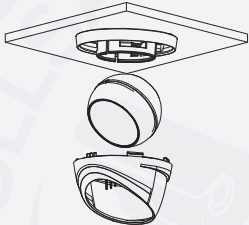

# A22CJN2 HDCVI Eyeball Camera Installation Guide v1.0.4

5

D

1

2

3

4

E