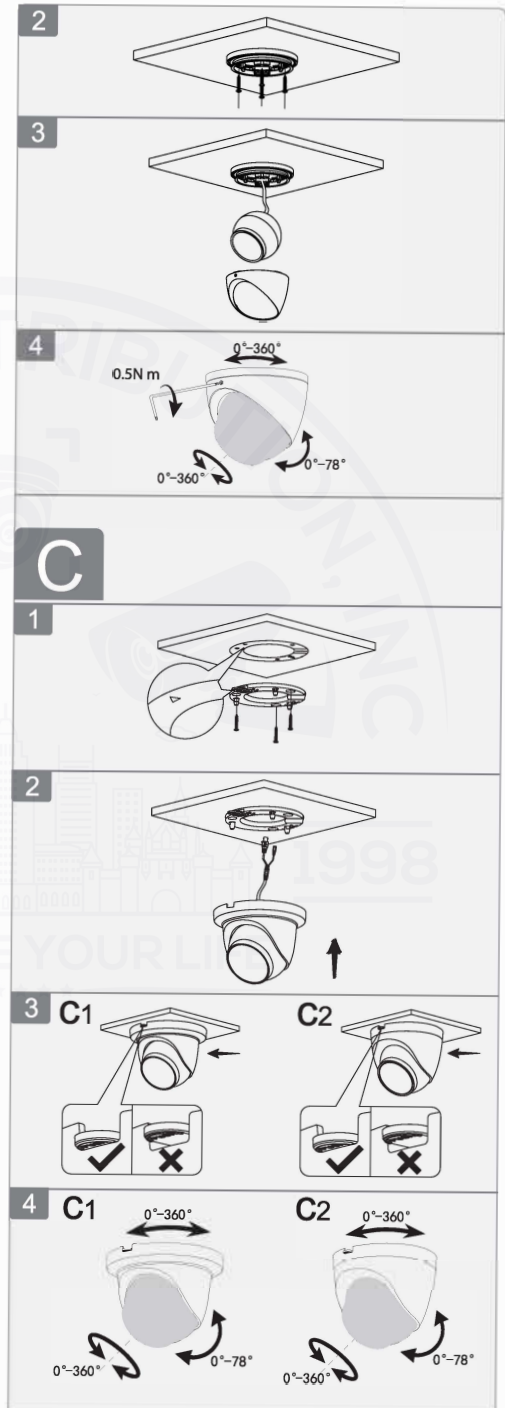

# A22CJN2 HDCVI Eyeball Camera Installation Guide v1.0.4

5

D

1

2

3

4

E