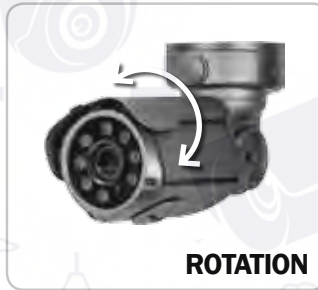

HDSDI

1080P IR BULLET CAMERA

COB IR

CRISP & BEAUTIFUL IR IMAGE AT NIGHT

XIR 2362FV-B Gray

SINGLE POINT LOCK

3-AXIS ADJUSTMENTS / SINGLE SCREW LOCKING MECHANISM

EASY ACCESS OSD & CONFIGURATION

FEATURES

- 1080p FULL HD Flawless Video
- 1/2.9" Sony CMOS
- 6~50mm Auto-Iris Vari-Focal Lens
- 0 Lux at IR On (High Power LED 12 pcs)
- Upgraded Waterproof Housing (IP68 Rating)
- Auto Removable IR-Cut Filter (ICR) : True Day & Night
Deep color and clear video at both day and night time
- Smart IR / DNR (Digital Noise Reduction)
- RS-485 Option
- Easy Installation
- DC 12V