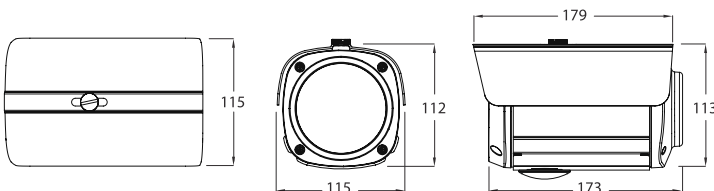

DIMENSIONS (mm)

Distributed By

Collsam Distributions; Inc.
Sales: (951) 282-8707 sales@Collsam.com
Support: (213) 210-5744 support@Collsam.com
Website: www.Collsam.com

MADE IN KOREA