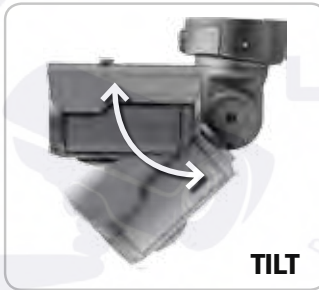

HDSDI

1080P IR BULLET CAMERA

COB IR

CRISP & BEAUTIFUL IR IMAGE AT NIGHT

XIR 2362FV-B Gray

SINGLE POINT LOCK

3-AXIS ADJUSTMENTS / SINGLE SCREW LOCKING MECHANISM

EASY ACCESS OSD & CONFIGURATION

FEATURES

- 1080p FULL HD Flawless Video
- 1/2.9" Sony CMOS
- 6~50mm Auto-Iris Vari-Focal Lens
- 0 Lux at IR On (High Power LED 12 pcs)
- Upgraded Waterproof Housing (IP68 Rating)
- Auto Removable IR-Cut Filter (ICR) : True Day & Night
Deep color and clear video at both day and night time
- Smart IR / DNR (Digital Noise Reduction)
- RS-485 Option
- Easy Installation
- DC 12V