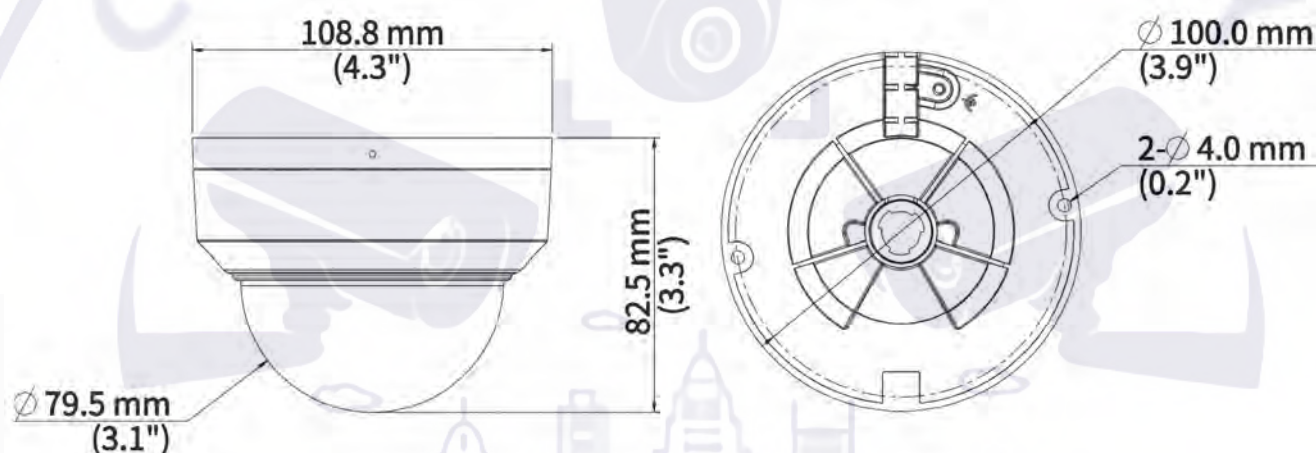

Video Output	BNC, supports TVI/AHD/CVI/CVBS
Operating Environment	
Temperature	-30°C to 60°C (-22°F to 140°F)
Humidity	≤ 95% RH (non-condensing)
Surge Protection	4 KV for power, 4 KV for video output interfaces
Ingress Protection	IP67
IK Rating	IK10
General	
Power	DC 12 V ± 25%
Power Consumption	MAX 3.3W
Mount	Wall Mount, Pole Mount, Corner Mount, Tilted Mount, Pendant Mount
Dimensions	Φ109mm*83mm (diameter*height)
Material	Metal
Weight	372g(0.82lb)

Dimensions

EST.

1998

WE SECURE YOUR LIFE