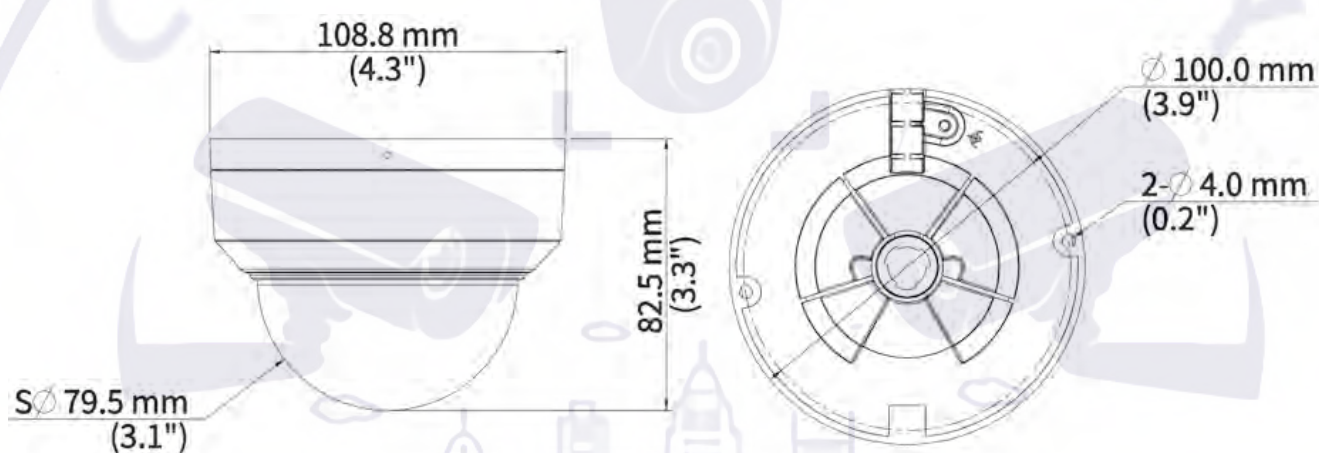

Video Output	BNC, supports TVI/AHD/CVI/CVBS
Operating Environment	
Temperature	-30°C to 60°C (-22°F to 140°F)
Humidity	≤ 95% RH (non-condensing)
Surge Protection	4 KV for power, 4 KV for video output interfaces
Ingress Protection	IP67
IK Rating	IK10
General	
Power	DC 12 V ± 25%
Power Consumption	MAX 3.3W
Mount	Wall Mount, Pole Mount, Corner Mount, Tilted Mount, Pendant Mount
Dimensions	Φ109mm*83mm (diameter*height)
Material	Metal
Weight	372g(0.82lb)

Dimensions

EST.

1998

WE SECURE YOUR LIFE