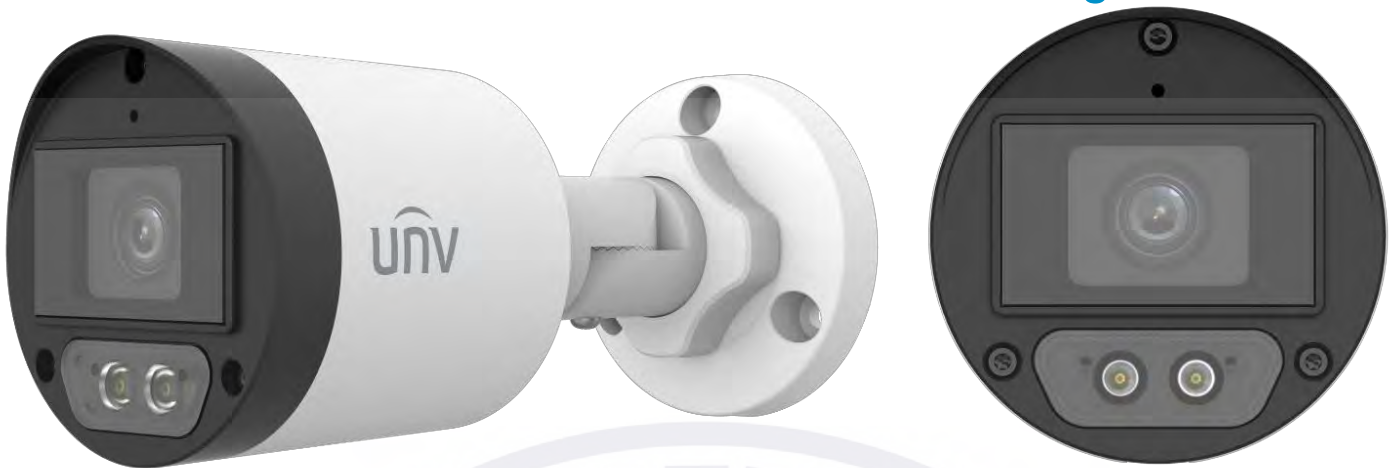

## 5MP ColorHunter HD Fixed Mini Bullet Analog Camera

The Uniview UAC-B125-AF40M 5MP IR Light Analog Bullet 4.0 mm camera offers superior clarity and coverage. With a high 5MP resolution, this camera delivers crystal-clear images that capture every detail. This camera has excellent image quality, whether you are monitoring a large outdoor area or a small indoor space.

One of the standout features of the Uniview UNV UAC-B125-AF40M camera is its built-in IR light. This ensures exceptional visibility even in low-light conditions, making it the perfect choice for 24/7 surveillance. This camera ensures the safety and surveillance of your property. The IR light also eliminates the need for additional lighting, making it a cost-effective option for your surveillance system.

This bullet camera has a 4.0 mm lens that can capture every angle and corner of your space. This makes it ideal for large areas such as parking lots, warehouses, or open offices. With its wide-angle lens, you can easily monitor a large area with just one camera. This saves you both time and money.

### Features

- 5MP high quality imaging
- TVI/AHD/CVI/CVBS
- Supports white light illumination, 24/7 color images
- Supports 180° horizontal flip, 180° vertical flip
- OSD configuration menu, easy to operate
- IP67 waterproof and dust proof design, high reliability
- OSD configuration menu in 11 languages
- Built-in microphone for high quality audio transmission via coaxial
- cables Metal front face and housing