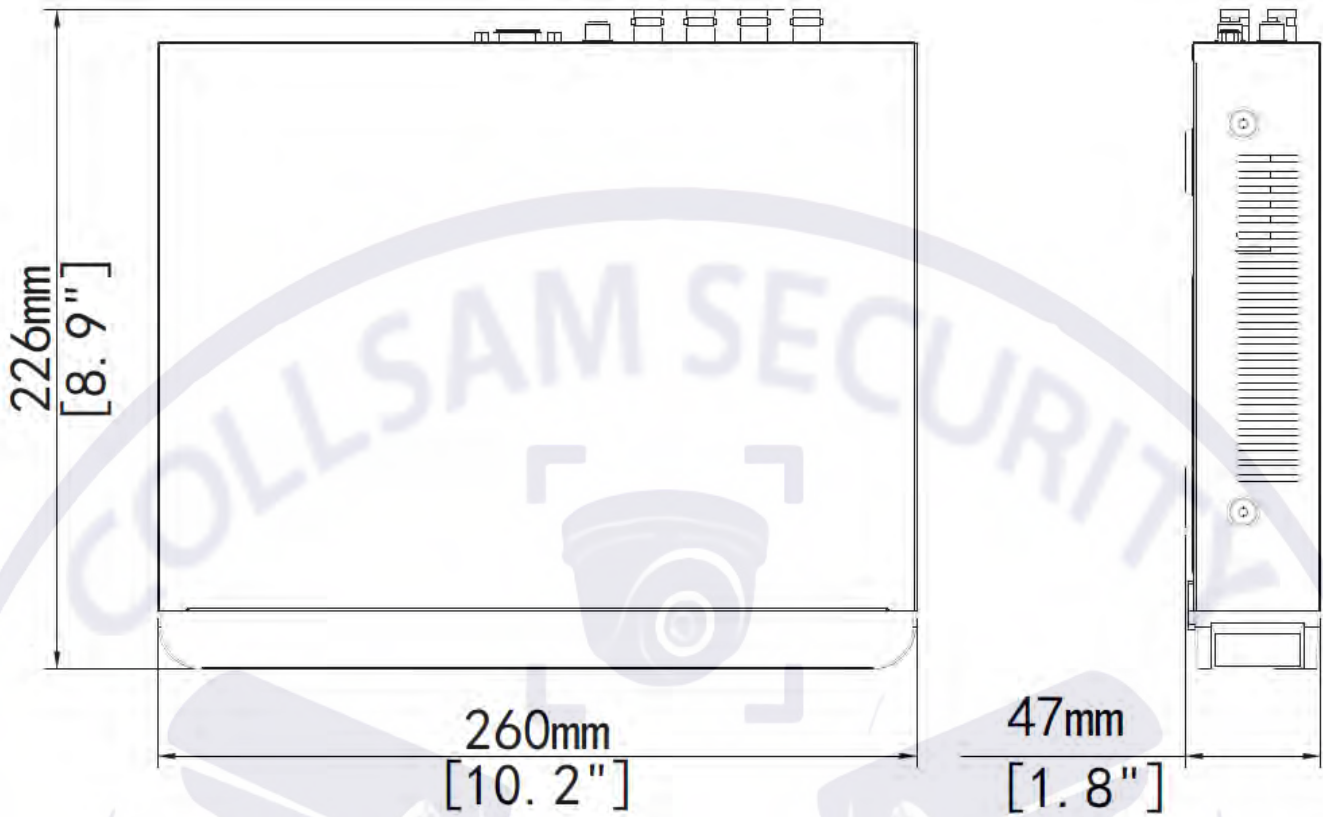

Specifications

Model	XVR301-08G3
Video/Audio Input	
Analog Video Input	8-ch, BNC
IP Video Input	4-ch(only IP up to 8ch), each channel up to 4MP
Supported Analog Camera Types	<p>Support AHD input:</p> <p>5MP@12fps 4MP@15fps 1080P@30fps 720P@30fps</p> <p>Support TVI input:</p> <p>5MP@12fps 4MP@15fps 1080P@30fps 720P@30fps</p> <p>Support CVI input:</p> <p>1080P@30fps</p>

Decoding	
Capability	Analog: 2 x 5MP Lite@12, 2 x 4MP Lite@15, 2 x 1080P@15 IP: 1 x 4MP@30, 2 x 1080P@30
	Analog: 4 x 5MP Lite@6,4x 4MP Lite@8, 4x 1080P Lite @12fps IP: 1 x 4MP@30, 2 x 1080P@30
Hard Disk	
SATA	1 SATA interface
Capacity	Up to 8TB for each HDD (The maximum HDD capacity varies with environment temperature)
General Alarm	
General Alarm	Motion detection
Alert Alarm	IP Conflict, Network Disconnected, Disk offline, Disk Abnormal, Illegal Access, Hard Disk Space Low, Hard Disk Full, Recording/Snapshot Abnormal
External Interface	
Network Interface	1 RJ45 10M/100M self-adaptive Ethernet Interface
USB Interface	Rear panel: 2 x USB2.0
General	
Power Supply	12V DC Power Consumption: ≤ 8 W(without HDD)
Working Environment	-10°C ~ + 55°C (+14°F ~ +131°F), Humidity ≤ 90% RH(non-condensing)
Dimensions(W×D×H)	260mm ×226mm× 47mm (10.2" × 8.9"×1.8")
Weight (without HDD)	≤1.1 Kg (2.42lb)
Certification	
Certification	UL CE FCC RoHS WEEE

Dimensions

Rear Panel