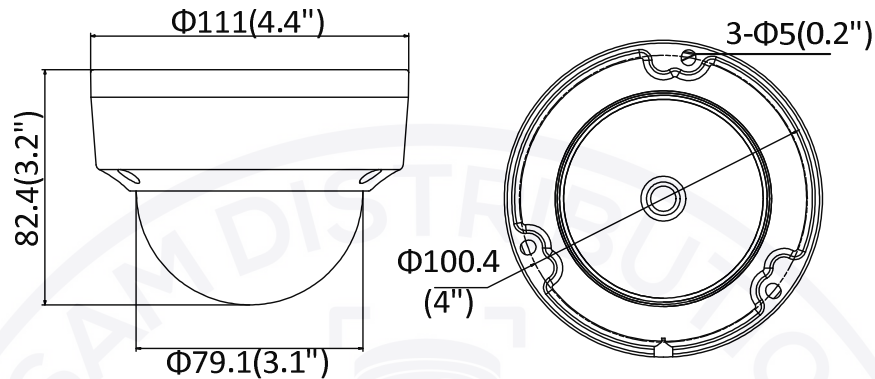

Box Contents (Subject to Change without Notice)

Quick Start Guide x 2
Screws
Watertight Cable Connector
Wrench
Adapter Plate (may be attached to camera)

Dimensions

Unit: mm (inch)

Distributed By

Collsam Distributions; Inc.