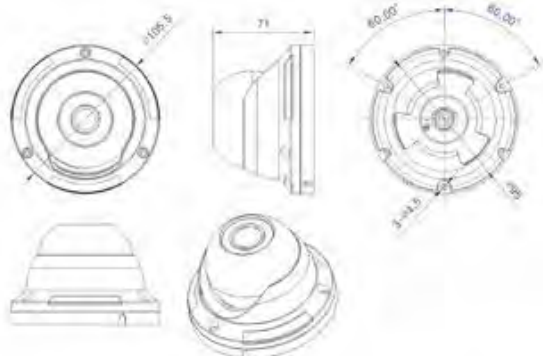

DIMENSIONS

NIB B1322F			
Camera	Pixel	1.3 Mega Pixel / 1280*960	
	Lens	3.6mm	
	Electronic Shutter	1/25s-1/30,000s	
	Low Lux	Color : 0.1Lux@F1.6 B/W:0.01Lux@F1.6	
	Auto Iris	N/A	
	ICR	Support	
	Video Parameter	Saturation, brightness, contrast ratio and color tone can be adjusted by customer end or IE explorer	
IR	IR Properties	Dual Filter Day / Night: Automatic Switch, Linkage Switch	
	IR Light	12pcs 5Ø IR LEDS	
Audio-Video Coding Parameters	Compression	H.264 Main Profile@Level 3.0 / MJPEG optional	
	Video Bit Rate	0.1M-6Mbps, Customized	
	Bit Stream Type	Video Stream	
	Audio Compress	N/A	
	Audio Bit Rate	N/A	
Image	Triple Bit Streams	Support	
	Video Resolution	1280×960	
	Video Flame Rate	PAL: 1-25 frames/second, NTSC: 1-30 frames/second	
Function	PTZ	N/A	
	Heartbeat Mechanism	Support	
	IP Auto Pop-Out	IP Auto Pop-Out at Customer End	
	Password Protection	Multi-Level Protection on Password	
	Intellectual Alarm	Mobile Detection, Video Shielding, Video Loss, Network Breakdown, Abnormality in Storage	
	Basic Functions	One-Key Reset, Password Protection, Watermark Technology	
	Interface	Audio Input	N/A
		Video Output	N/A
		Network Port	1 pcs, RJ45 10M/100Mbps Self-Adaptable Ethernet Port
		Serial Port	N/A
Alarm Input		N/A	
Wireless Network	Alarm Output	N/A	
	WIFI	N/A	
	Wireless Encryption Protocol	N/A	
	Cell Phone Monitor	Support	
Others	3G Network	N/A	
	POE	802.3af	
	Power Supply	DC12V/1.5A	
	Power Consumption	<6W	
	Working Temp	-10°C ~ +55°C / 14°F ~ 131°F	
	Working Humidity	10 ~ 85%	
Dimension	φ 106mm×65.8mm