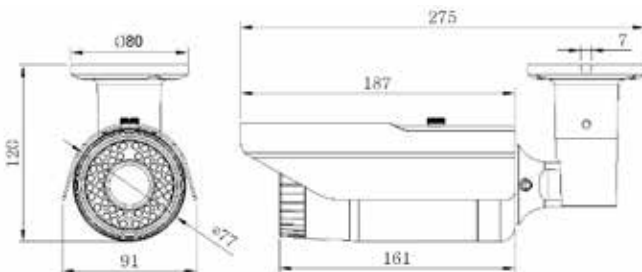

DIMENSIONS

NIR B2032FV			
Camera	Pixel	2.0 Mega Pixel, 1920*1080	
	Sensor	1/2.8" 2.0M SONY IMX222 CMOS	
	Lens	2.8-12mm	
	Electronic Shutter	1/25s-1/30,000s	
	Low Lux	Color : 0.1Lux@F1.6 B/W:0.01Lux@F1.6	
	ICR	Support	
	Video Parameter	Saturation, brightness, contrast ratio and color tone can be adjusted by customer end or IE explorer	
IR	IR Properties	Dual Filter Day / Night: Automatic Switch, Linkage Switch	
	IR Light	42pcs 50 IR LEDs	
Audio-Video Coding Parameters	Compression	H.264 Main Profile@Level 3.0 / MJPEG optional	
	Video Bit Rate	16K-16Mbps, Customized	
	Bit Stream Type	Compound Streams / Video Stream	
	Audio Compress	G.711	
	Audio Bit Rate	8~16kbps	
Image	Triple Bit Streams	Support	
	Video Resolution	1920×1080, 1280×720, 800×600 Optional	
	Video Flame Rate	PAL: 1-25 frames/second, NTSC: 1-30 frames/second	
Function	PTZ	N/A	
	Heartbeat Mechanism	Support	
	IP Auto Pop-Out	IP auto pop-out at customer end	
	Password Protection	Multi-level protection on password	
	Intellectual Alarm	Mobile Detection, Video Shielding, Video Loss, Network Breakdown, Abnormality in Storage	
	Basic Functions	One-Key Reset, Password Protection, Watermark Technology	
	Interface	Audio Input	1CH
		Video Output	1CH
Network Port		1 pcs, RJ45 10M/100Mbps Self-Adaptable Ethernet Port	
Alarm Input		1CH	
Alarm Output		1CH	
RS485		Support	
SD Card		TF Card (64G)	
Preset		Support	
Wireless Network	WiFi	N/A	
	Wireless Encryption Protocol	N/A	
	Cell Phone Monitor	Support	
	3G Network	N/A	
others	POE	Optional	
	Power Supply	DC12V/2.0A	
	Power Consumption	<8W	
	Working Temp	-10°C ~ +55°C / 14°F ~ 131°F	
	Working Humidity	10 ~ 85%	
	Dimension	(L)187mm×(W)91mm×(H)120mm	