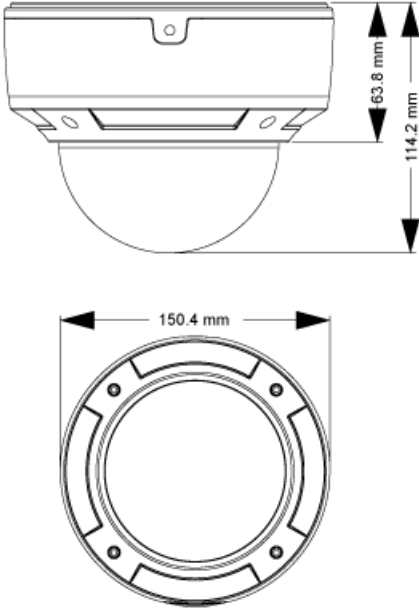

FEATURES

- 1080p (1920 × 1080) Full Real Time Coding
- Maximum Resolution: 1920 × 1080

2 Megapixel IP IR Dome Camera

- ICR Auto Switch, True Day & Night
- 20 ~ 30m IR Night View Distance
- 3D DNR, Digital WDR
- Support Corridor Pattern
- ROI Coding
- PoE (Power over Ethernet) Power Supply
- Support Smart Phone, iPad, Remote Monitoring
- Support P2P / Triple Streams
- 2.8 ~ 12mm Vari-focal Lens
- H.264 / 30 IR LED
- Water Proof (IP66)
- DC 12V / White Casing

SPECIFICATIONS

CAMERA	
Image Sensor	1 / 3 "CMOS
Image Size	1920Ã—1080
Electronic Shutter	1 / 25 s ~ 1 / 100000 s
Min. Illumination	0 Lux (IR LED ON)
Lens	2.8 ~ 12 mm Vari-focal Lens
Lens Mount	CS / ø14
IMAGE	
Video Compression	H.264 / MJPEG
Resolution	1080P (1920 × 1080), 720P (1280 × 720), D1, CIF, 480 × 240
Multi-Stream	1920 × 1080 (1 ~ 30fps) / 1280 × 720 (1 ~ 30fps) / 1280 × 720 (1 ~ 10fps) / D1 (1 ~ 30fps) / CIF (1 ~ 30fps) CIF (1 ~ 30fps) / 480 × 240 (1 ~ 30fps)
Bit Rate	64 Kbps ~ 8 Mbps
Encode Mode	VBR / CBR
Quality	Five levels under VBR; Freely adjustable under CBR
Image Settings	Corridor pattern, Saturation, Brightness, Chroma, Contrast, Wide Dynamic, Sharpen, NR,etc. adjustable through client software or web browser
FUNCTIONS	

2 Megapixel IP IR Dome Camera

Remote Monitoring	IE browsing,CMS remote control
Online Connection	Support simultaneous monitoring for up to 6 users; Support multi-stream real time transmission
Protocol	TCP / IP, UDP, DHCP, NTP, RTSP, PPPoE, DDNS, Protocol SMTP, FTP
Storage	Network remote storage
Smart Alarm	Motion Alarm
Day & Night	ICR
PoE	Yes
IR Distance	20 ~ 30m
Water-proof	IP66
INTERFACE	
Network	RJ45
Audio	No
Storage Card	Support TF card, the max capacity is 64GB
OTHERS	
Power Supply	DC 12V / PoE
Operating Environment	14°F ~ 122°F(-10°C ~ 50°C), 10% ~ 90% humidity
Dimensions	ø150mm Ã— 114mm (ø5.9 in × 4.5 in)

DIMENSIONS

2 Megapixel IP IR Dome Camera

unit : mm