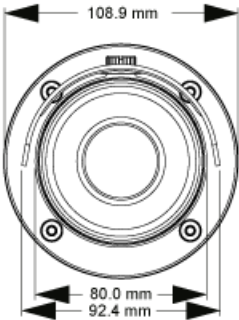

SPECIFICATIONS

CAMERA	
Image Sensor	1 / 3 " CMOS
Image Size	2048 × 1536
Electronic Shutter	1 / 25 s ~ 1 / 100000 s
Min. Illumination	0 Lux (IR LED ON)
Lens	2.8 ~ 12 mm Vari-focal Lens
Lens Mount	CS / ø14
IMAGE	
Video Compression	H.264 / MJPEG
Resolution	3MP (2048 × 1536), 1080P (1920 × 1080), 720P (1280 × 720), D1, CIF, 480 × 240
Multi-Stream	3MP (1 ~ 30fps) / 1920 × 1080 (1 ~ 30fps) 1280 × 720 (1 ~ 10fps) / D1 (1 ~ 30fps) / CIF (1 ~ 30fps), CIF (1 ~ 30fps) / 480 × 240 (1 ~ 30fps)
Bit Rate	64 Kbps ~ 8 Mbps
Encode Mode	VBR / CBR
Quality	Five levels under VBR; Freely adjustable under CBR
Image Settings	ROI coding, Saturation, Brightness, Chroma, Contrast, Wide Dynamic, Sharpen, NR,etc. adjustable through client software or web browser
FUNCTIONS	

3 Megapixel IP IR Bullet Camera

Remote Monitoring	IE browsing,CMS remote control
Online Connection	Support simultaneous monitoring for up to 10 users; Support multi-stream real time transmission
Protocol	TCP / IP, UDP, DHCP, NTP, RTSP, PPPoE, DDNS, Protocol SMTP, FTP
Storage	Network remote storage
Smart Alarm	Motion Alarm
Day & Night	ICR
PoE	Yes
IR Distance	30 ~ 50m
Water-proof	IP66
INTERFACE	
Network	RJ45
Audio	Two-way audio (MIC IN — 1, MIC OUT — 1)
Video Output	CVBS video output (BNC × 1)
Storage Card	Support TF card, the max capacity is 64GB
RS485	Yes
Alarm Input / Output	1 CH / 1 CH
OTHERS	
Power Supply	DC 12V / PoE
Power Consumption	< 4W
IR Consumption ON	< 8W
Operating Environment	14°F ~ 122°F(-10°C ~ 50°C), 10% ~ 90% humidity
Dimensions	ø109mm — 284mm (ø4.3 in × 11.2 in)
Weight (net)	1107 g (2.44 lbs)

DIMENSIONS

3 Megapixel IP IR Bullet Camera

unit : mm