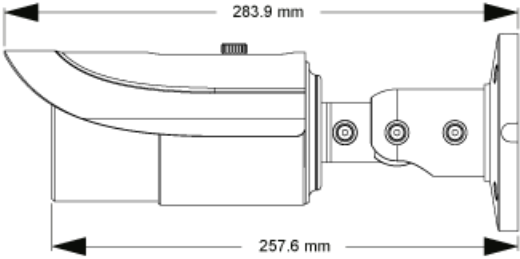

SPECIFICATIONS

CAMERA	
Image Sensor	1 / 3 " CMOS
Image Size	2048 × 1536
Electronic Shutter	1 / 25 s ~ 1 / 100000 s
Min. Illumination	0 Lux (IR LED ON)
Lens	2.8 ~ 12 mm Vari-focal Lens
Lens Mount	CS / ø14
IMAGE	
Video Compression	H.264 / MJPEG
Resolution	3MP (2048 × 1536), 1080P (1920 × 1080), 720P (1280 × 720), D1, CIF, 480 × 240
Multi-Stream	3MP (1 ~ 30fps) / 1920 × 1080 (1 ~ 30fps) 1280 × 720 (1 ~ 10fps) / D1 (1 ~ 30fps) / CIF (1 ~ 30fps), CIF (1 ~ 30fps) / 480 × 240 (1 ~ 30fps)
Bit Rate	64 Kbps ~ 8 Mbps
Encode Mode	VBR / CBR
Quality	Five levels under VBR; Freely adjustable under CBR
Image Settings	ROI coding, Saturation, Brightness, Chroma, Contrast, Wide Dynamic, Sharpen, NR,etc. adjustable through client software or web browser
FUNCTIONS	

3 Megapixel IP IR Bullet Camera

Remote Monitoring	IE browsing,CMS remote control
Online Connection	Support simultaneous monitoring for up to 10 users; Support multi-stream real time transmission
Protocol	TCP / IP, UDP, DHCP, NTP, RTSP, PPPoE, DDNS, Protocol SMTP, FTP
Storage	Network remote storage
Smart Alarm	Motion Alarm
Day & Night	ICR
PoE	Yes
IR Distance	30 ~ 50m
Water-proof	IP66
INTERFACE	
Network	RJ45
Audio	Two-way audio (MIC IN — 1, MIC OUT — 1)
Video Output	CVBS video output (BNC × 1)
Storage Card	Support TF card, the max capacity is 64GB
RS485	Yes
Alarm Input / Output	1 CH / 1 CH
OTHERS	
Power Supply	DC 12V / PoE
Power Consumption	< 4W
IR Consumption ON	< 8W
Operating Environment	14°F ~ 122°F(-10°C ~ 50°C), 10% ~ 90% humidity
Dimensions	ø109mm — 284mm (ø4.3 in × 11.2 in)
Weight (net)	1107 g (2.44 lbs)

DIMENSIONS

3 Megapixel IP IR Bullet Camera

unit : mm