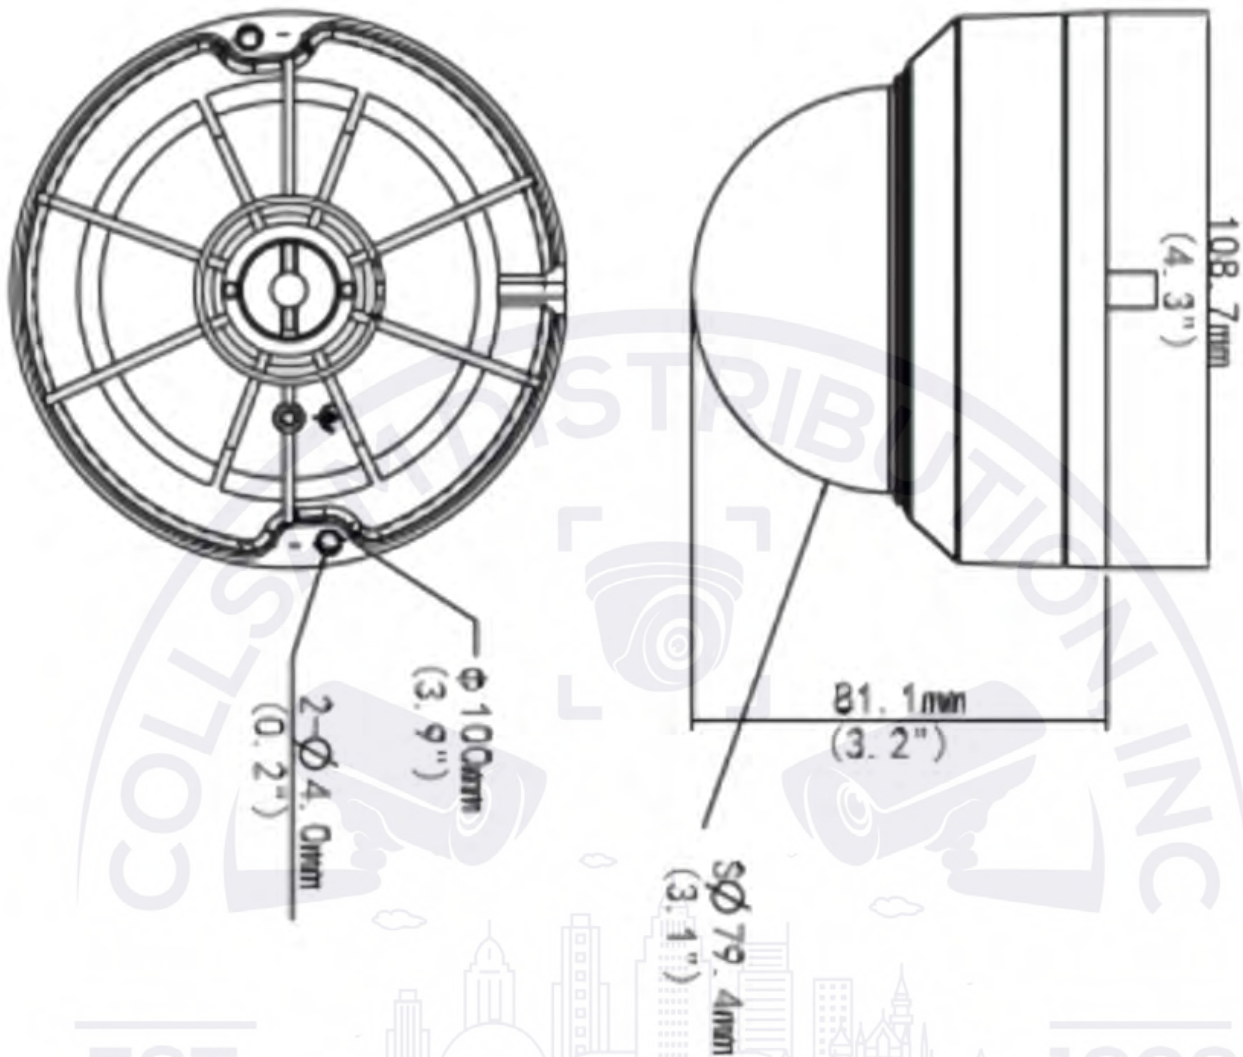

Key Features

- Image Quality
 - 4 Megapixels (2560×1440)@25/20fps
 - 3 Megapixels (2304×1296)@30/25fps
 - 2 Megapixels (1920×1080)@30/25fps
 - 720P (1280×720)@30/25fps
- Compression
 - H.265
 - H.264
 - MJPEG
- Smart IR Up to 30m (98.43 ft) IR Distance
- Supports 128 GB MicroSD Card
- PoE Power Supply
- 3-Axis

Specifications

EC-D4F28M					
Camera					
Sensor	1/3", progressive scan, 4.0 megapixel, CMOS				
Minimum Illumination	Colour: 0.01Lux (F2.0, AGC ON) 0Lux with IR				
Day/Night	IR-cut filter with auto switch (ICR)				
Shutter	Auto/Manual, 1 ~ 1/100000s				
Adjustment angle	Pan 8° to 360°, Tilt: 0° to 68°, Rotate: 10° to 360°				
S/N	>56dB				
WDR	DWDR				
Lens					
Lens Type	2.8mm @2.0, Fixed-focal				
Lens Mount	M12				
Angle of View (H)	97.0°				
Angle of View (V)	52.2°				
Angle of View (O)	107.5°				
DORI					
DORI Distance	Lens (mm)	Detect (m)	Observe (m)	Recognize (m)	Identify (m)
	2.8	63.0	25.2	12.6	6.3
Illuminator					
IR Range	Up to 30m (98ft) IR range				
Wavelength	850nm				
IR On/Off Control	Auto/Manual				
Video					
Video Compression	Ultra 265, H.265, H.264, MJPEG				
H.264 code profile	Baseline profile, Main profile, High profile				
Frame Rate	Main Stream: 4MP (2560*1440), Max 25fps; 3MP (2304*1296), Max 30fps; 1080P (1920*1080), Max 30fps; 720P (1280*720), Max 30fps Sub Stream: D1 (720*576), Max 30fps; 640*360, Max 30fps; 2CIF(704*288), Max 30fps; CIF(352*288), Max 30fps;				
Video Bit Rate	128 Kbps~6144 kbps				
U-code	Supported				
OSD	Up to 4 OSDs				
Privacy Mask	Up to 4 areas				
ROI	Up to 8 areas				
Motion Detection	Up to 4 areas				
Image					
White Balance	Auto/Outdoor/Fine Tune/Sodium Lamp/Locked/Auto2				
Image Setting	Image rotation, brightness, saturation, contrast, sharpness, gain adjustable by web browser				
Digital noise reduction	2D/3D DNR				
Smart IR	Supported				
Flip	Normal/Vertical/Horizontal/180°				
Dewarping	N/A				

Dimensions

EST.

1998

WE SECURE YOUR LIFE
