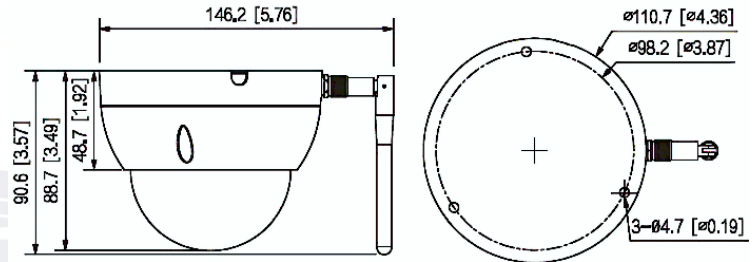

- 1/3-in. 4 MP Progressive-scan CMOS Sensor
- 4MP (2560 × 1440) at 20 fps Maximum Resolution
- 2.8 mm Fixed Lens
- 2.4 GHz WiFi (IEEE802.11b/g/n), up to 80 m (262.48 ft) range
- Smart H.265+ and Smart H.264+ Dual Codec
- True Day/Night (ICR)
- Smart Motion Detection
- Maximum IR Distance 30 m (98 ft)
- IP67 Ingress Protection and IK10 Vandal Protection
- Five-year Warranty