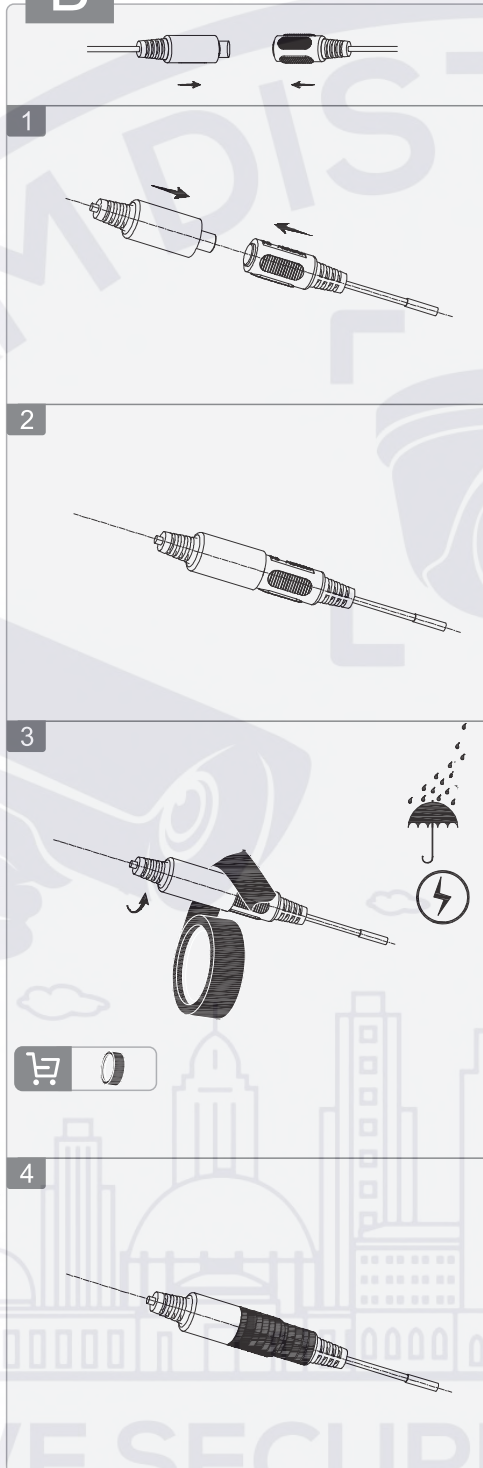

Dome Network Camera

Installation Guide

V1.0.1

A Optional

B

3.1

3.2

3.3