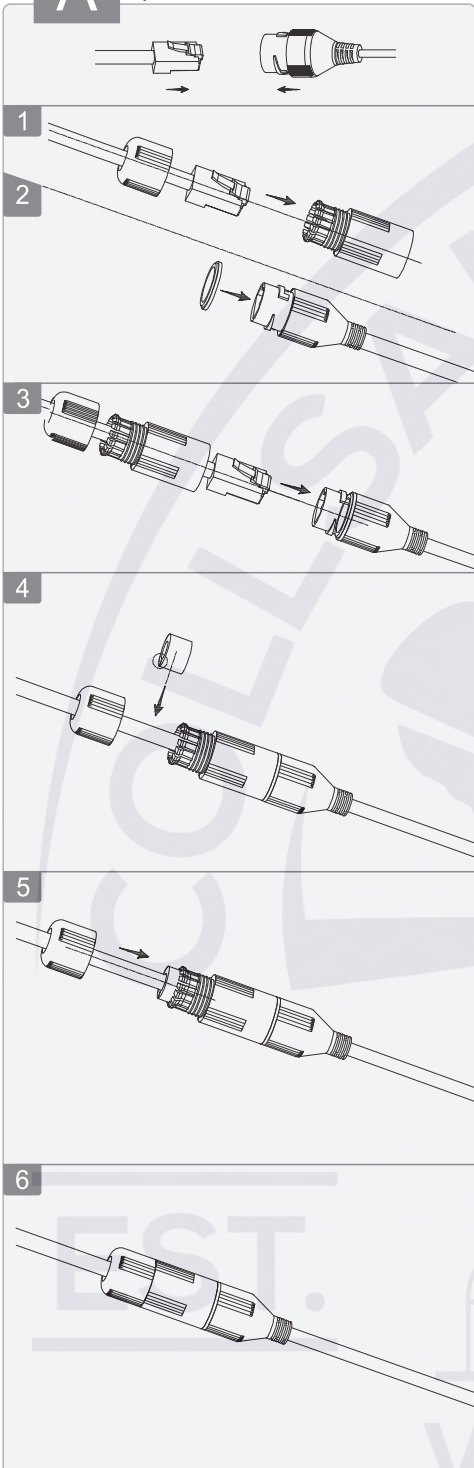

Dome Network Camera

Installation Guide

V1.0.1

A Optional

B

3.1

3.2

3.3