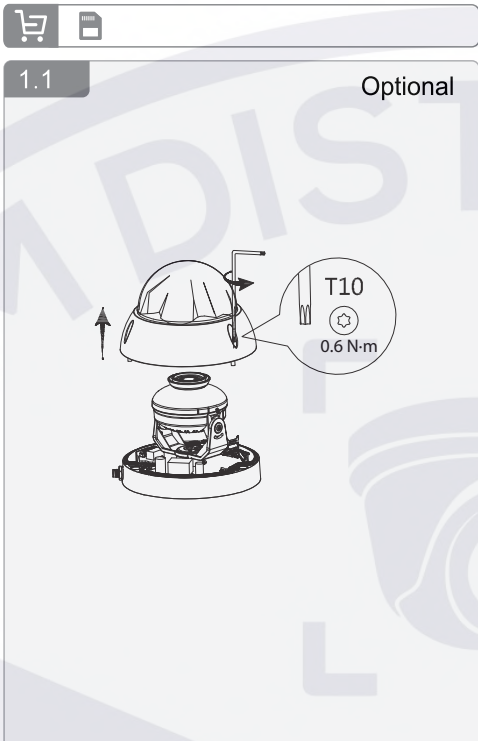

Dome Network Camera

Installation Guide

V1.0.1

A Optional

B

3.1

3.2

3.3