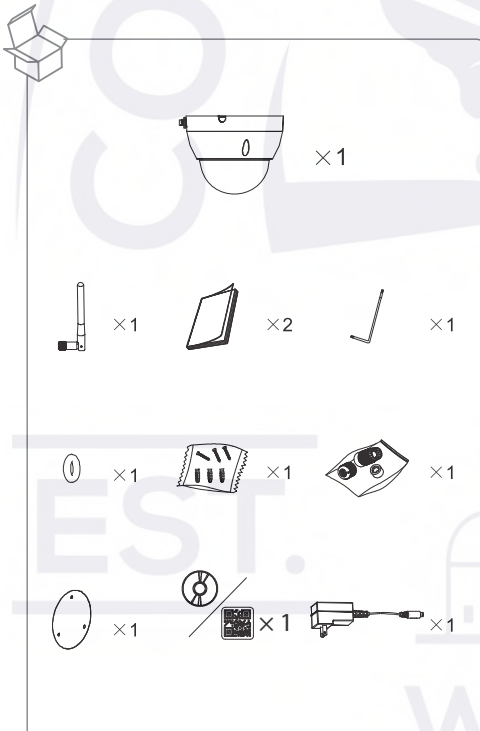

Dome Network Camera

Installation Guide

V1.0.1

A Optional

B

3.1

3.2

3.3