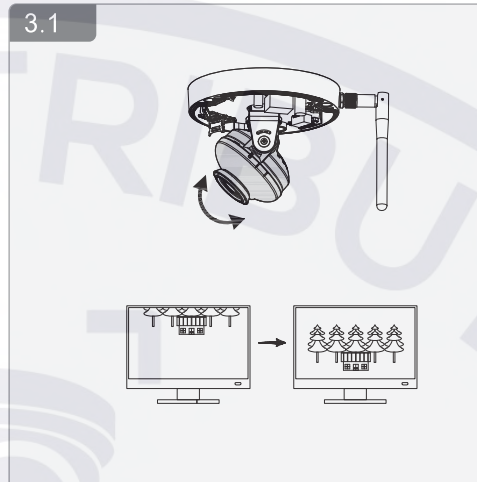

Dome Network Camera

Installation Guide

V1.0.1

A Optional

B

3.1

3.2

3.3