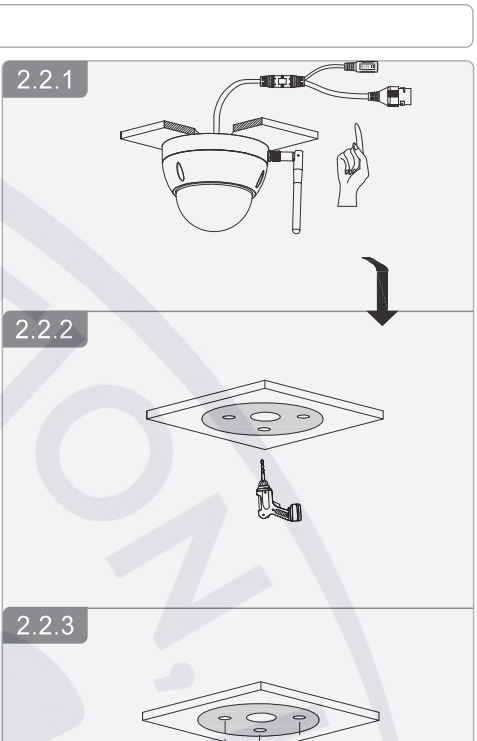

Dome Network Camera

Installation Guide

V1.0.1

A Optional

B

3.1

3.2

3.3