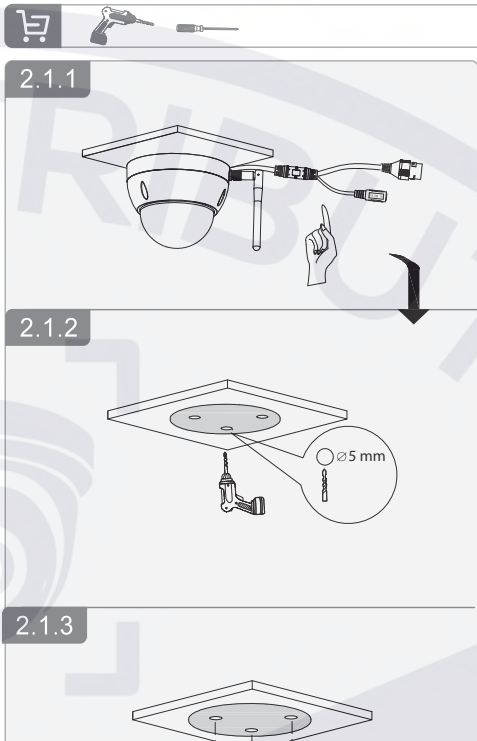

Dome Network Camera

Installation Guide

V1.0.1

A Optional

B

3.1

3.2

3.3