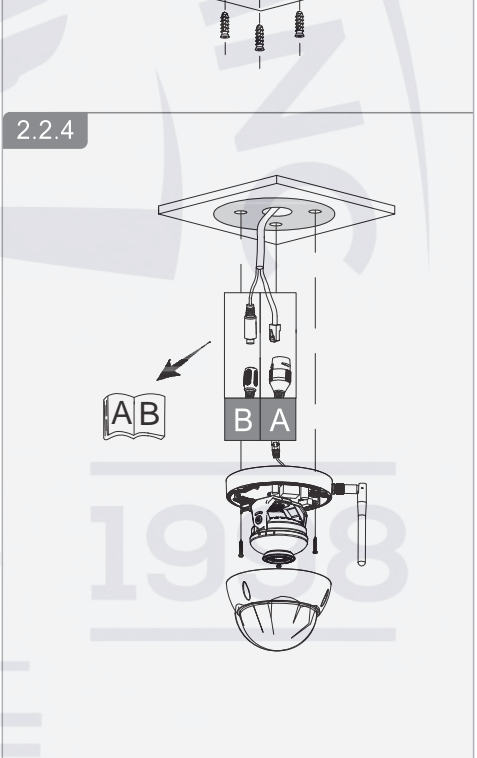

Dome Network Camera

Installation Guide

V1.0.1

A Optional

B

3.1

3.2

3.3