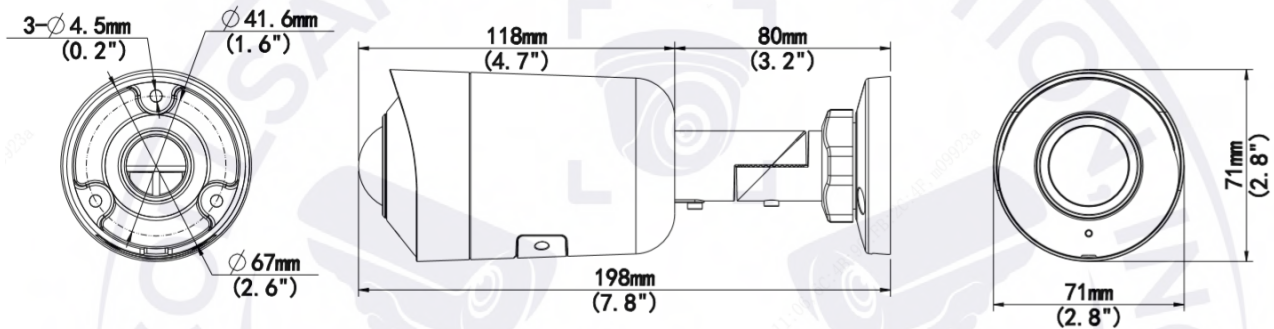

General

Power	DC 12V±25%, PoE (IEEE 802.3af)
	Power consumption: Max 5.5W
Power Interface	Ø 5.5mm coaxial power plug
Dimensions (L × W × H)	198 × 71 × 71mm (7.8" × 2.8" × 2.8")
Weight	0.42kg (0.93lb)
Material	Metal
Working Environment	-30°C ~ 60°C (-22°F ~ 140°F), Humidity: ≤95% RH (non-condensing)
Storage Environment	-30°C ~ 60°C (-22°F ~ 140°F), Humidity: ≤95% RH (non-condensing)
Surge Protection	4KV
Reset Button	Support

Dimensions