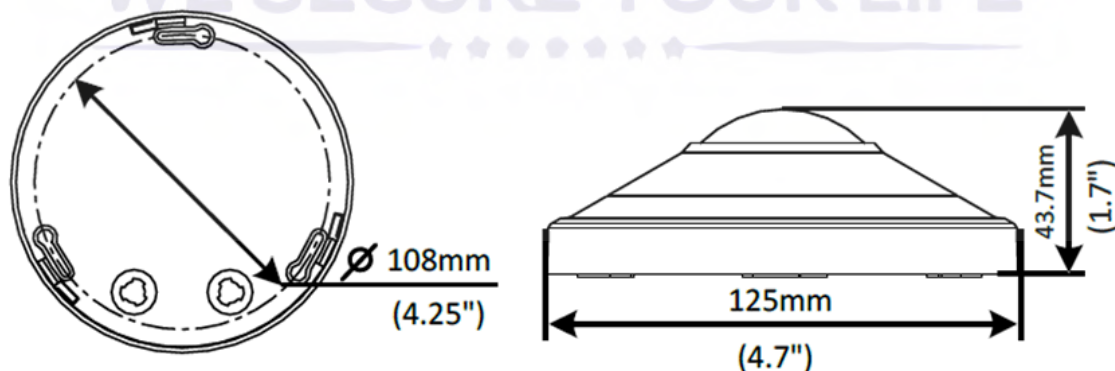

- Ultra wide-angle lens, 360° panoramic image
- Smart IR, up to 10 m (32.81 ftt) IR distance
- 2D/3D DNR (Digital Noise Reduction)
- Ultra 265, H.265, H.264, MJPEG
- Built-in omni directional microphone (IPC815SR-DVPF14)
- Triple stream
- ONVIF Conformance
- Support PoE power supply
- Wide temperature range: -40°C to 60°C (-40°F to 140°F)
- Wide voltage range of  $\pm 25\%$
- IK10 Vandal Resistance
- IP67 Ingress Protection

## Dimensions