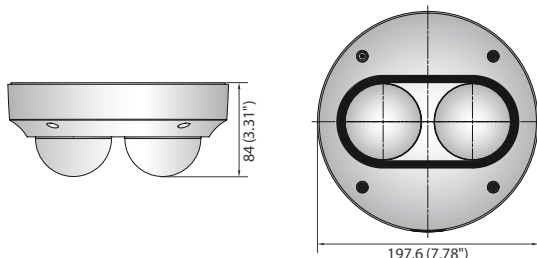

Dimensions

Unit : mm (inch)